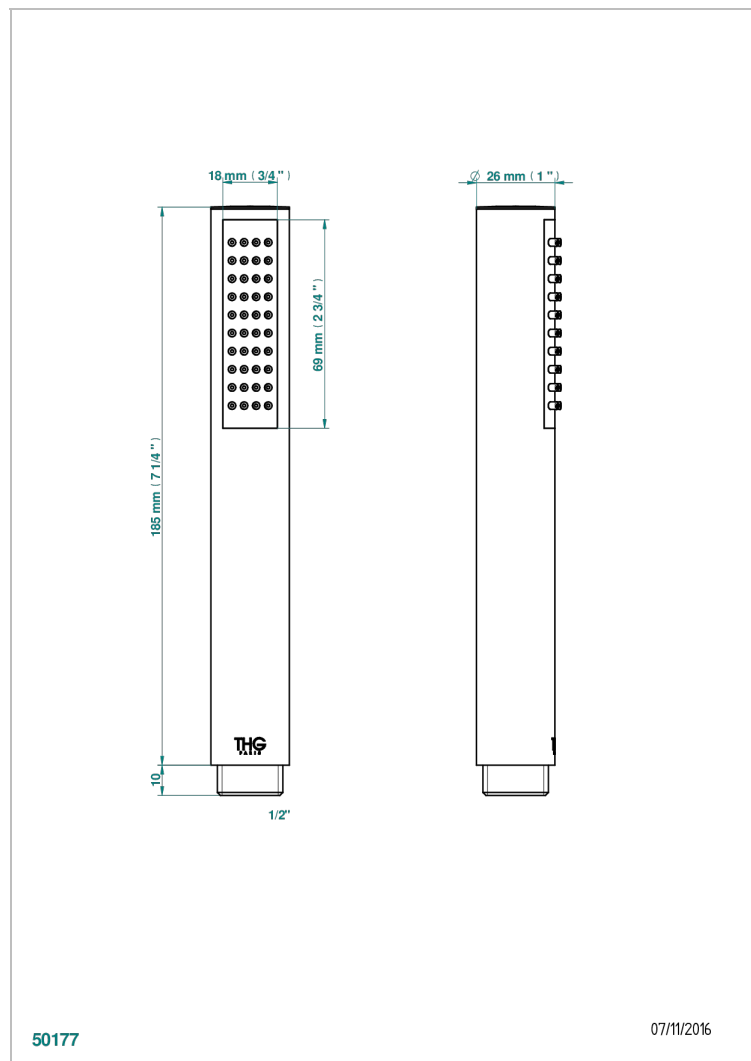

# MONTAIGNE LEONARDO GREY MARBLE

G3T-66

Stylised handshower 1/2", straight

50177

07/11/2016

## CHARACTERISTIC

- ACS : 20ACCLY557