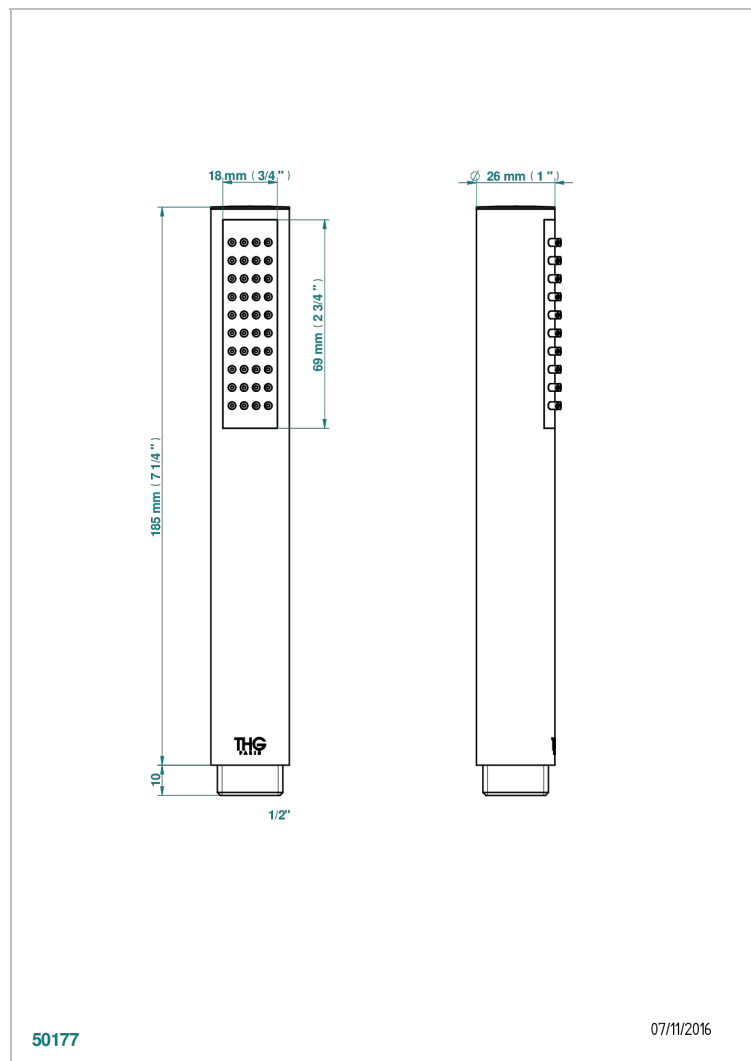

MONTAIGNE GRAND ANTIQUE MARBLE

G3R-66

Stylised handshower 1/2", straight

50177

07/11/2016

CHARACTERISTIC

- ACS : 20ACCLY557

STANDARDS