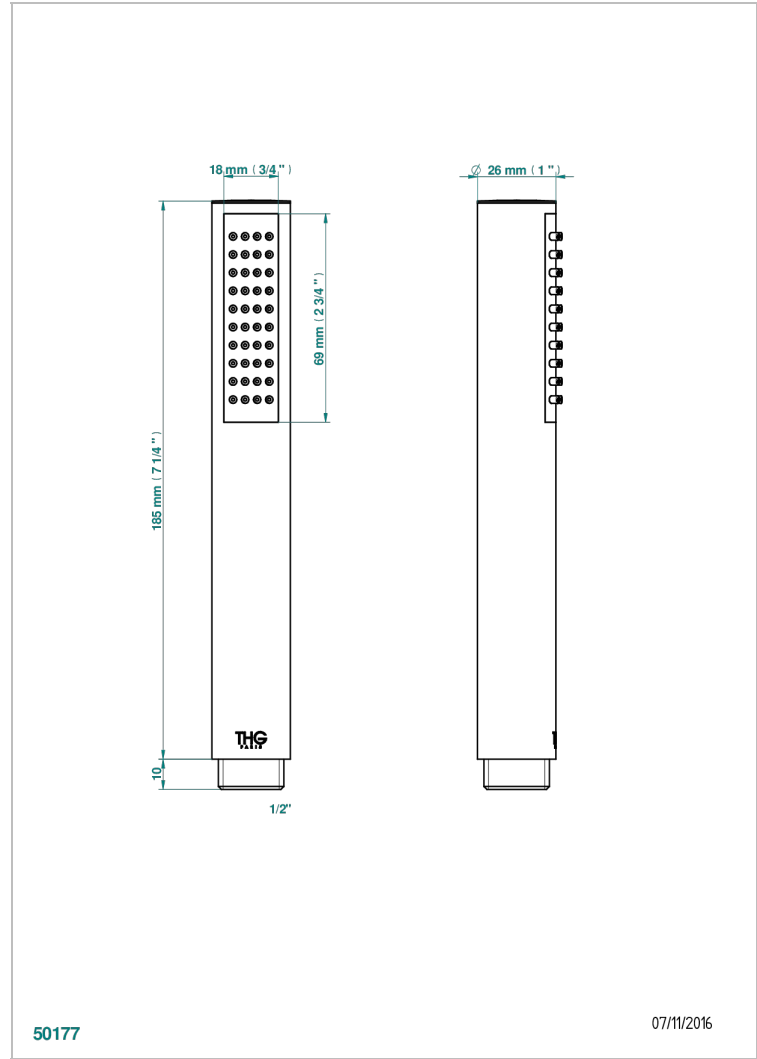

GENERAL ITEMS

G00-66G

1/2" straight handshower

50177

07/11/2016

CHARACTERISTIC

- NF : NF EN 1112 - IZ - Chrome

STANDARDS

AVAILABLE FINITIONS

Polished chrome (color finish) - A02