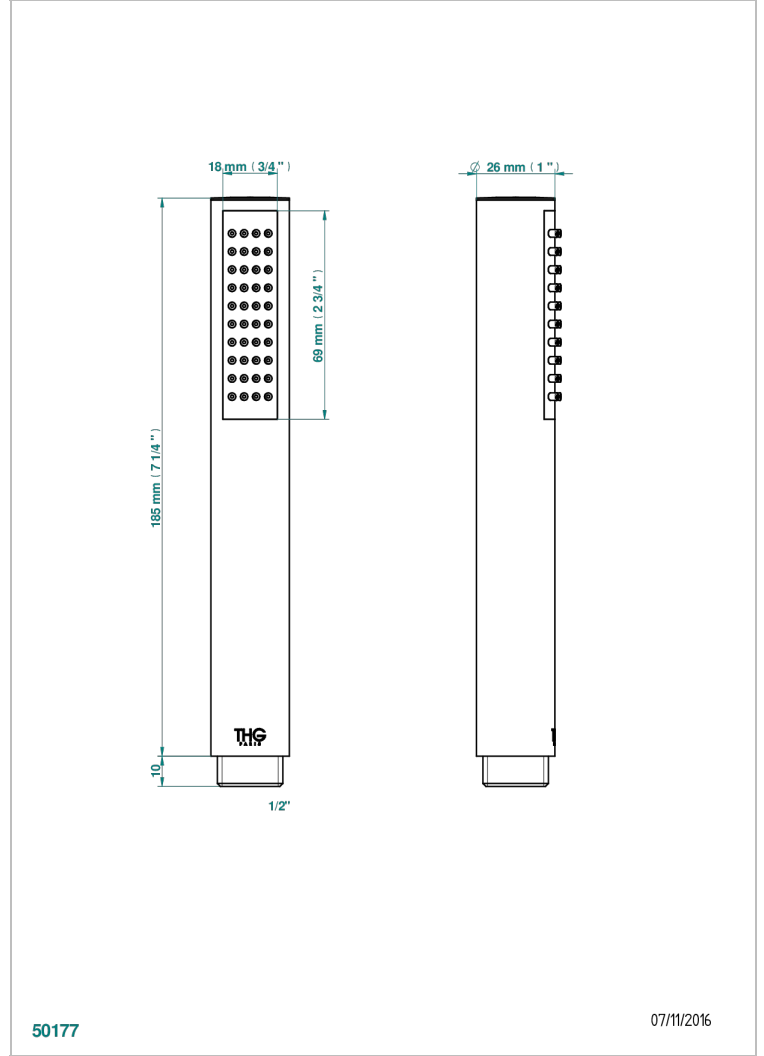

# GENERAL ITEMS

G00-66G

1/2" straight handshower

50177

07/11/2016