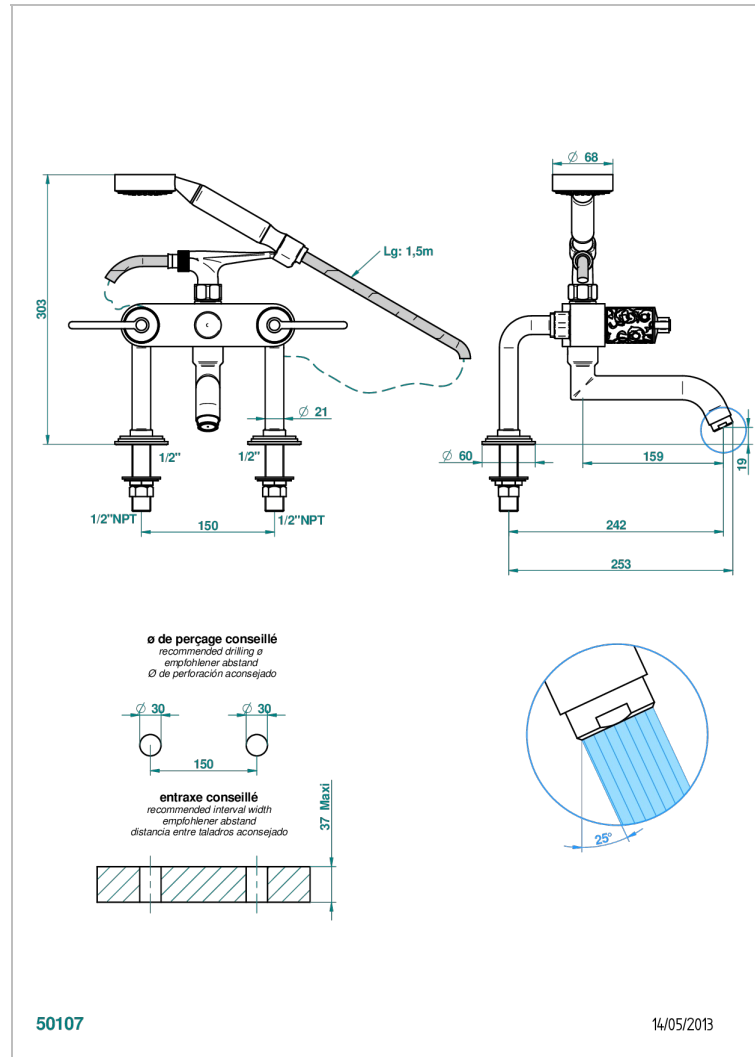

FROUFROU WITH LEVER HANDLES

G2P-13G/US

Exposed tub filler with cradle handshower, deck mounted

CHARACTERISTIC

- ASME : ASME A112.18.1-2011/CSA B125.1-11

STANDARDS

AVAILABLE FINITIONS

Black ceram - D30
Blush PVD - H62
Brass color PVD - H49
Brown bronze color PVD - F33
Chrome polished - A02
Chrome polished / gold polished - G02

Matt nickel color PVD - H56
Nickel antique / Sovereign - H28
Nickel color PVD - H55
Nickel polished - B01
Soft gold - F30
Soft matt gold - F31

Umber PVD - H66

TECHNICAL SPECS

- Recommandé : 3 bars (max. 5 bars) - Advised : 43,5 psi (max. 72 psi)
- Bec : 35 l/min à 3 bars - Douchette : 9,5 l/min à 3 bars
- Spout : 9.26 gpm at 43.5 psi - Handshower : 2.5 gpm at 43.5 psi