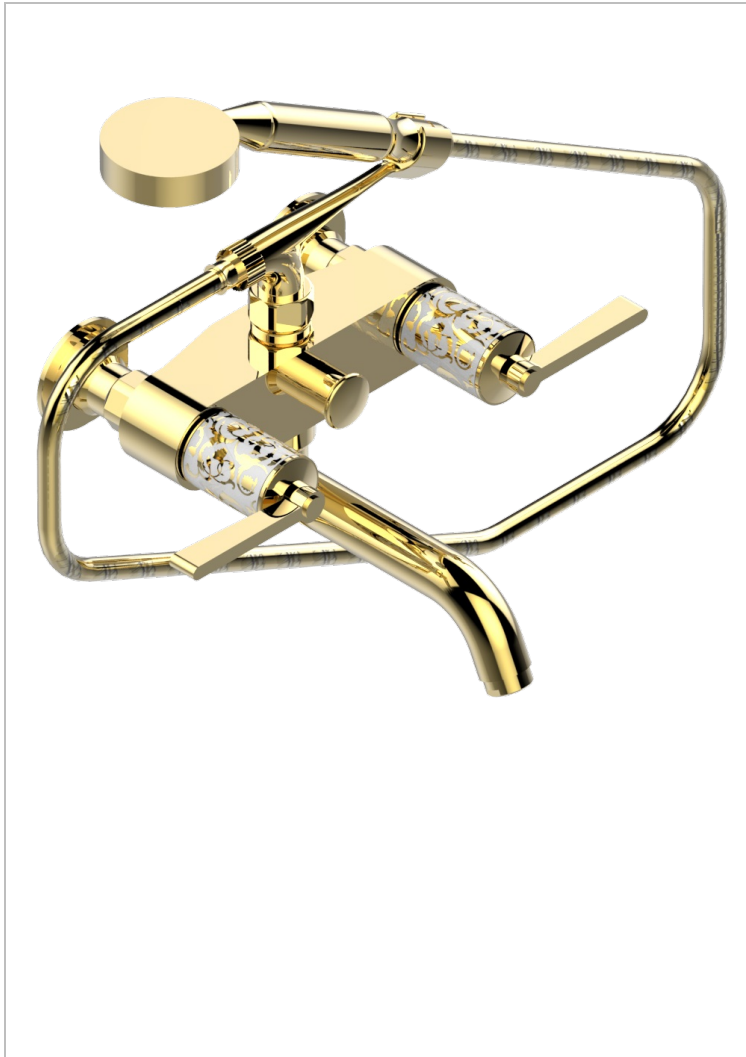

FROUFROU WITH LEVER HANDLES

G2P-13G/US

Exposed tub filler with cradle handshower, deck mounted

CHARACTERISTIC

- ASME : ASME A112.18.1-2011/CSA B125.1-11

STANDARDS

AVAILABLE FINITIONS

Black ceram - D30
Blush PVD - H62
Brass color PVD - H49
Brown bronze color PVD - F33
Chrome polished - A02
Chrome polished / gold polished - G02

Gold color PVD - H52
Gold mat - F07
Gold polished - F01
Graphite PVD - H64
Matt Umber PVD - H67
Matt blush PVD - H60

Matt brass color PVD - H50
Matt brown bronze color PVD - F34
Matt chrome (American satin) - C02
Matt gold color PVD - H53
Matt graphite PVD - H65
Matt nickel (American satin) - C01

Matt nickel color PVD - H56
Nickel antique / Sovereign - H28
Nickel color PVD - H55
Nickel polished - B01
Soft gold - F30
Soft matt gold - F31

Umber PVD - H66

TECHNICAL SPECS

- Recommandé : 3 bars (max. 5 bars) - Advised : 43,5 psi (max. 72 psi)
- Bec : 35 l/min à 3 bars - Douchette : 9,5 l/min à 3 bars
- Spout : 9.26 gpm at 43.5 psi - Handshower : 2.5 gpm at 43.5 psi