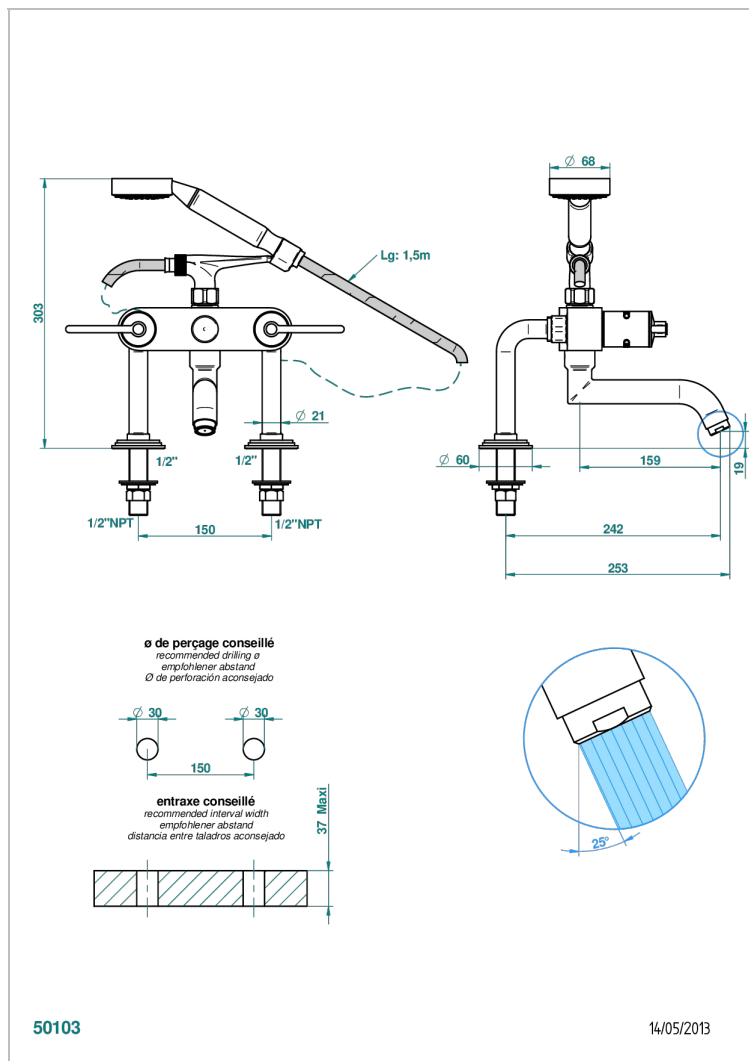

FAUBOURG BLACK PORCELAIN WITH LEVER HANDLES

G2M-13G/US

Exposed tub filler with cradle handshower, deck mounted

CHARACTERISTIC

- ASME : ASME A112.18.1-2011/CSA B125.1-11

TECHNICAL SPECS

- Recommandé : 3 bars (max. 5 bars) - Advised : 43,5 psi (max. 72 psi)
- Bec : 35 l/min à 3 bars - Douchette : 9,5 l/min à 3 bars
- Spout : 9.26 gpm at 43.5 psi - Handshower : 2.5 gpm at 43.5 psi