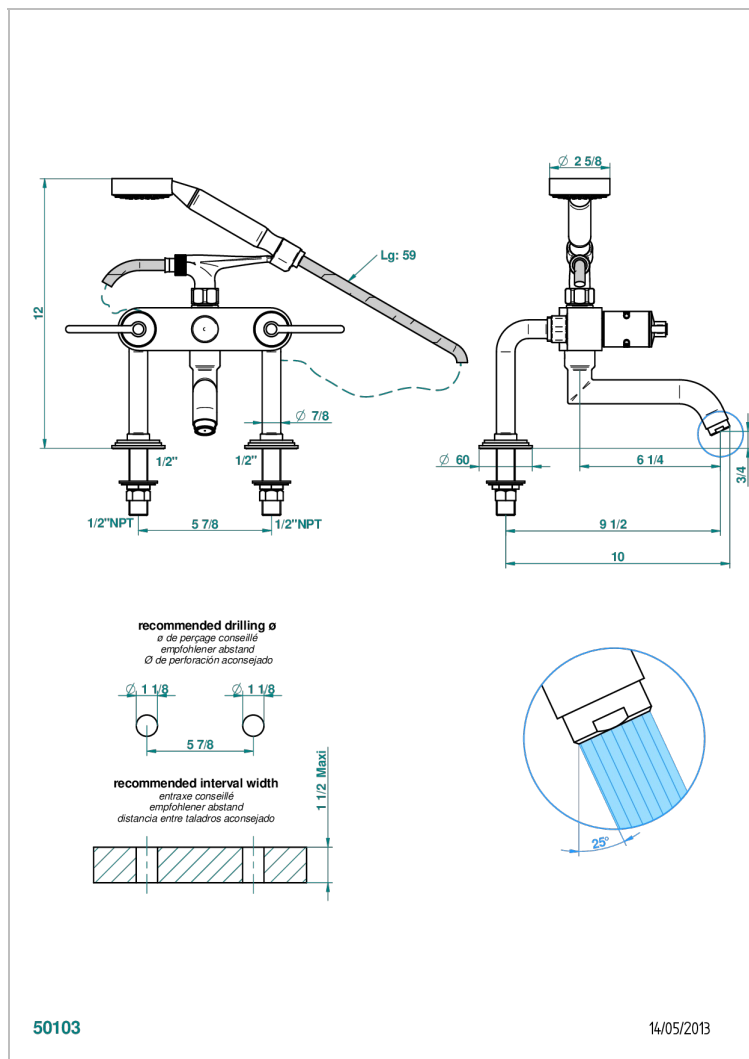

# FAUBOURG BLACK PORCELAIN WITH LEVER HANDLES

G2M-13G/US

Exposed tub filler with cradle handshower, deck mounted

## TECHNICAL SPECS

- Recommandé : 3 bars (max. 5 bars) - Advised : 43,5 psi (max. 72 psi)
- Bec : 35 l/min à 3 bars - Douchette : 9,5 l/min à 3 bars
- Spout : 9.26 gpm at 43.5 psi - Handshower : 2.5 gpm at 43.5 psi