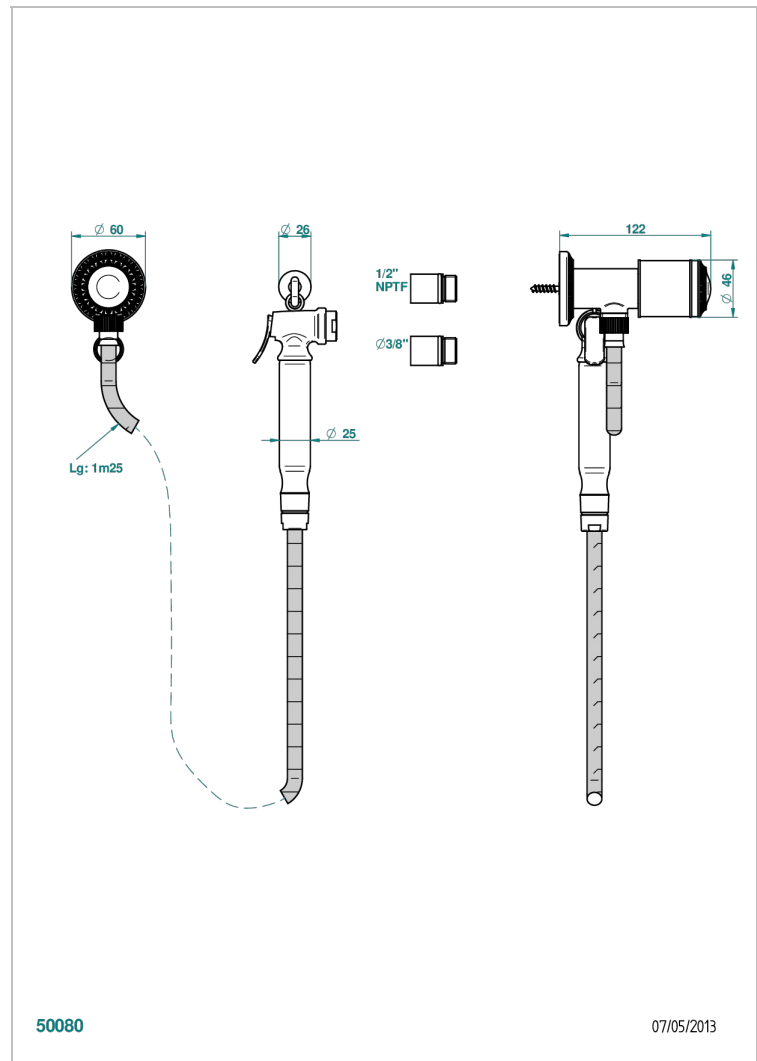

# MALMAISON PORTORO

U95-5840/8US

Handheld spray bidet with hose, elbow and hook

THG<sup>®</sup>  
PARIS

50080

07/05/2013

## CHARACTERISTIC

- Malmaison Portoro
- Handheld spray bidet with hose, elbow and hook

## TECHNICAL SPECS

- Recommandé : 3 bars (max. 5 bars) - Advised : 43,5 psi (max. 72 psi)
- 9,5 l/min à 3 bars (2.5 gpm at 43.5 psi)