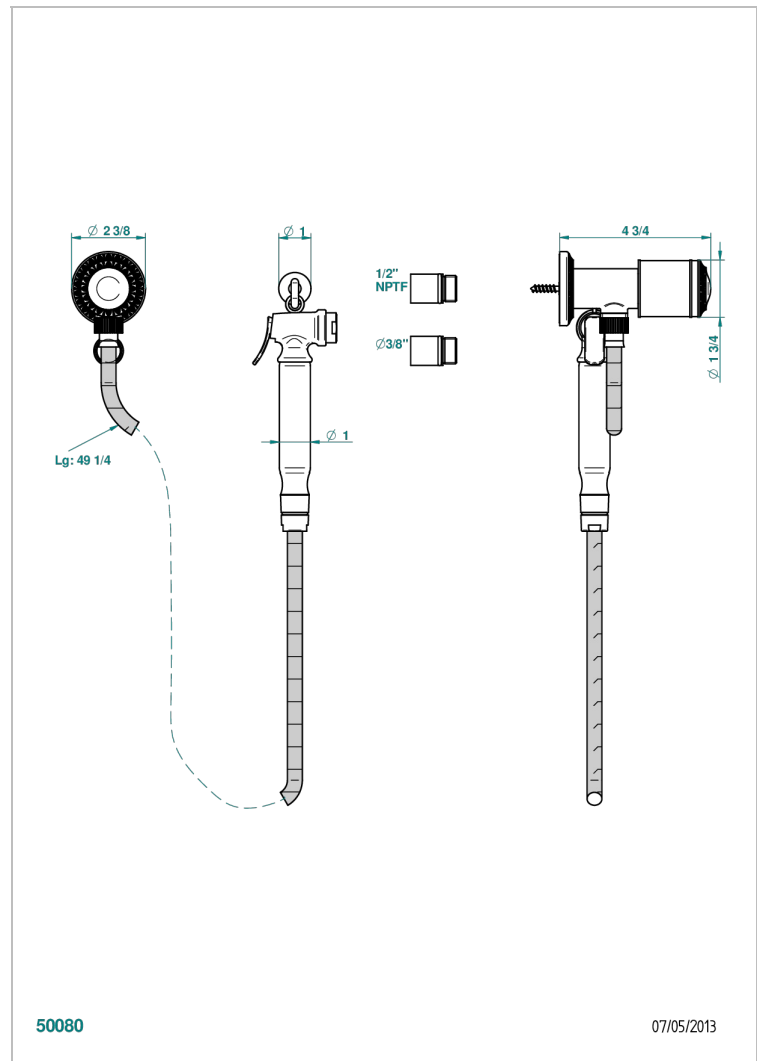

MALMAISON PORTORO

U95-5840/8US

Handheld spray bidet with hose, elbow and hook

THG
PARIS

CHARACTERISTIC

- Malmaison Portoro
- Handheld spray bidet with hose, elbow and hook

TECHNICAL SPECS

- Recommandé : 3 bars (max. 5 bars) - Advised : 43,5 psi (max. 72 psi)
- 9,5 l/min à 3 bars (2.5 gpm at 43.5 psi)

AVAILABLE FINITIONS

- Chrome polished - A02
- Chrome polished / gold polished - G02
- Gold polished - F01
- Nickel polished - B01