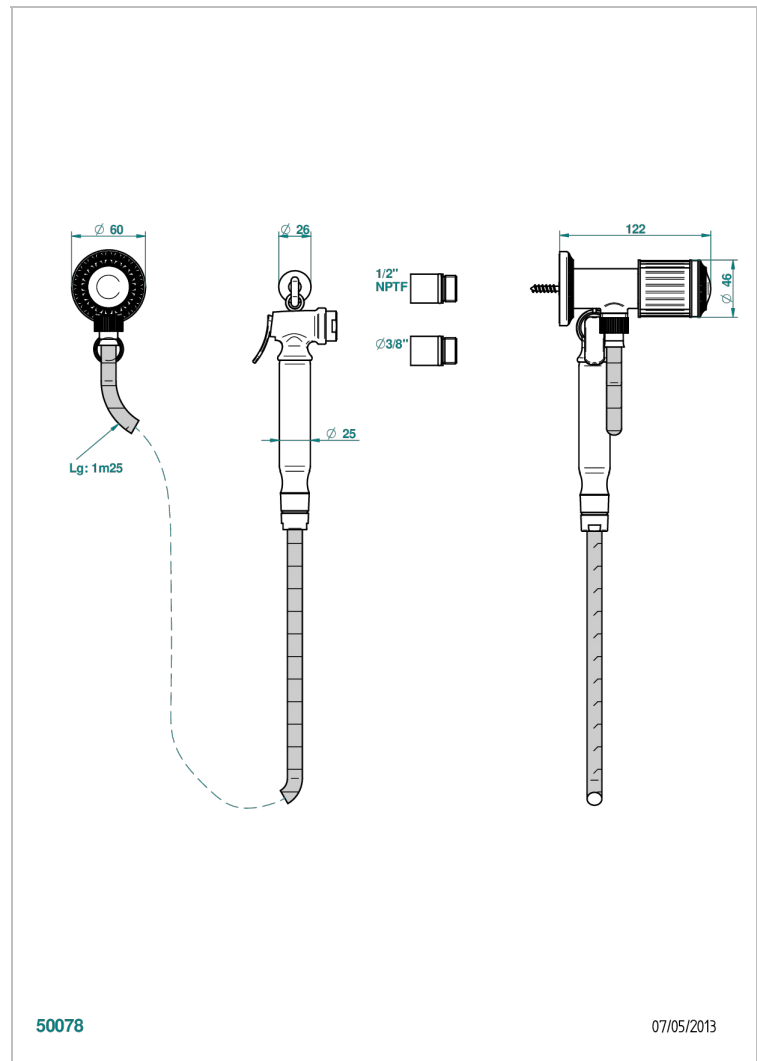

MALMAISON METAL

U93-5840/8US

Handheld spray bidet with hose, elbow and hook

THG[®]
PARIS

50078

07/05/2013

CHARACTERISTIC

- Malmaison Metal
- Handheld spray bidet with hose, elbow and hook

TECHNICAL SPECS

- Recommandé : 3 bars (max. 5 bars) - Advised : 43,5 psi (max. 72 psi)
- 9,5 l/min à 3 bars (2.5 gpm at 43.5 psi)

AVAILABLE FINITIONS

- Chrome polished - A02
- Chrome polished / gold polished - G02
- Gold polished - F01
- Nickel polished - B01