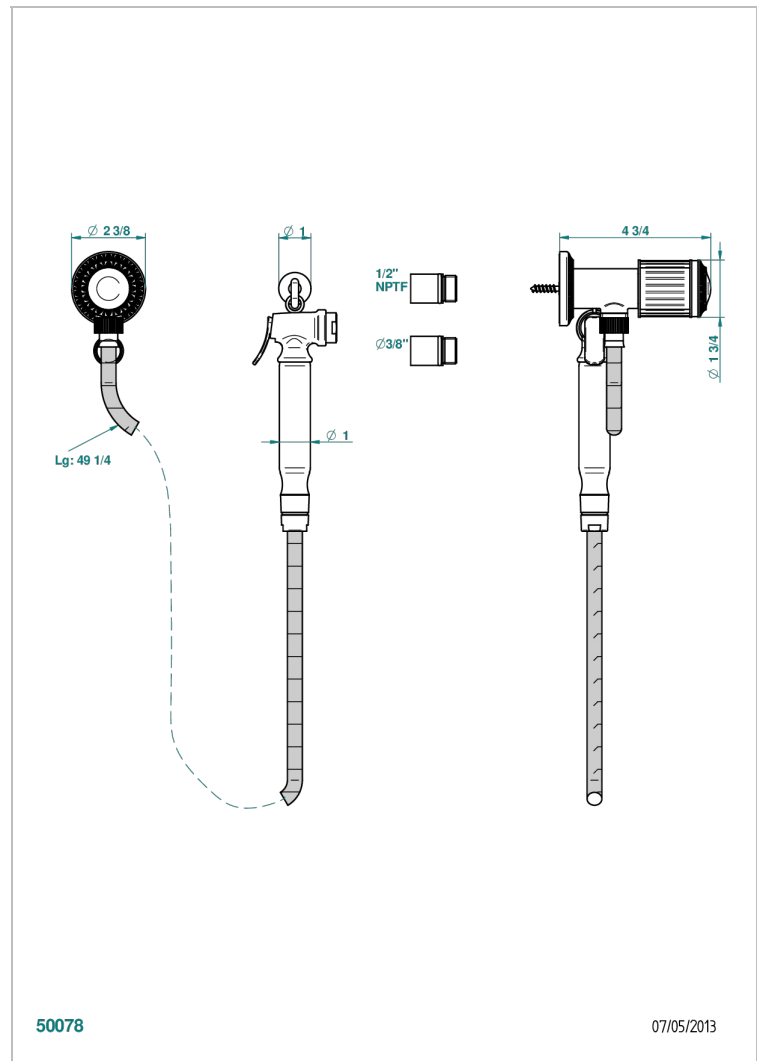

MALMAISON METAL

U93-5840/8US

Handheld spray bidet with hose, elbow and hook

THG[®]
PARIS

CHARACTERISTIC

- Malmaison Metal
- Handheld spray bidet with hose, elbow and hook

TECHNICAL SPECS

- Recommandé : 3 bars (max. 5 bars) - Advised : 43,5 psi (max. 72 psi)
- 9,5 l/min à 3 bars (2.5 gpm at 43.5 psi)

AVAILABLE FINITIONS

- Chrome polished - A02
- Chrome polished / gold polished - G02
- Gold polished - F01
- Nickel polished - B01