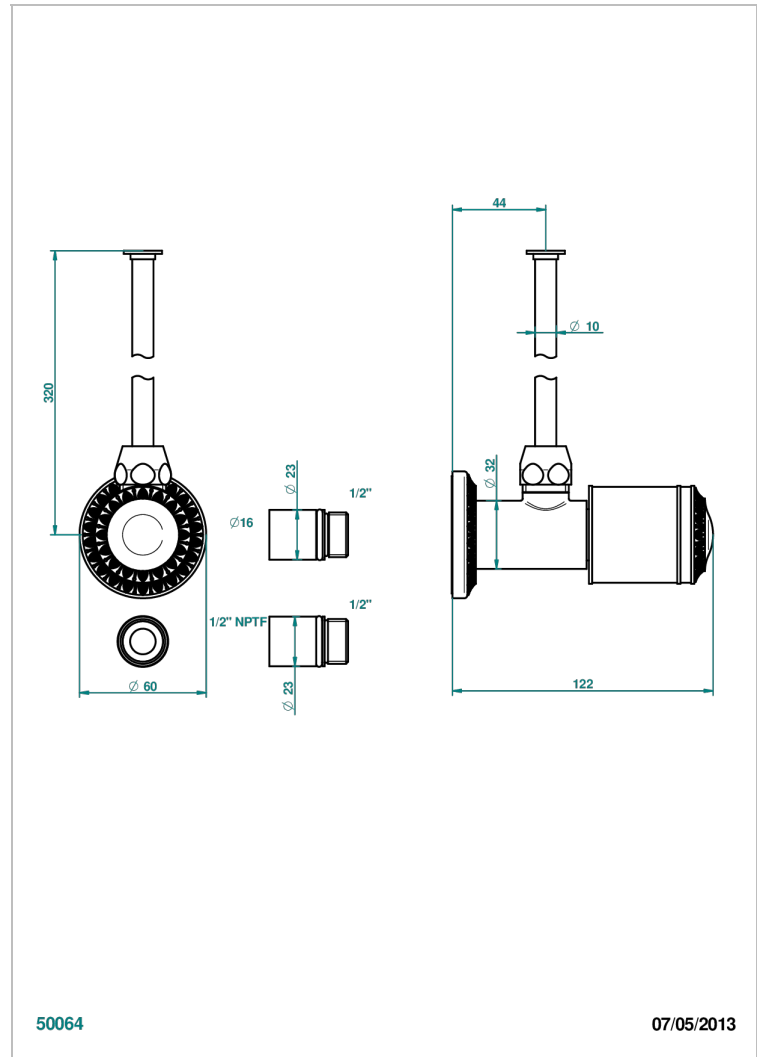

# MALMAISON PORTORO

U95-181/SWC

Angle supply valve with 3/8" adaptor set for toilet

THG<sup>®</sup>  
PARIS

50064

07/05/2013

## CHARACTERISTIC

- Malmaison Portoro
- Angle supply valve with 3/8" adaptor set for toilet