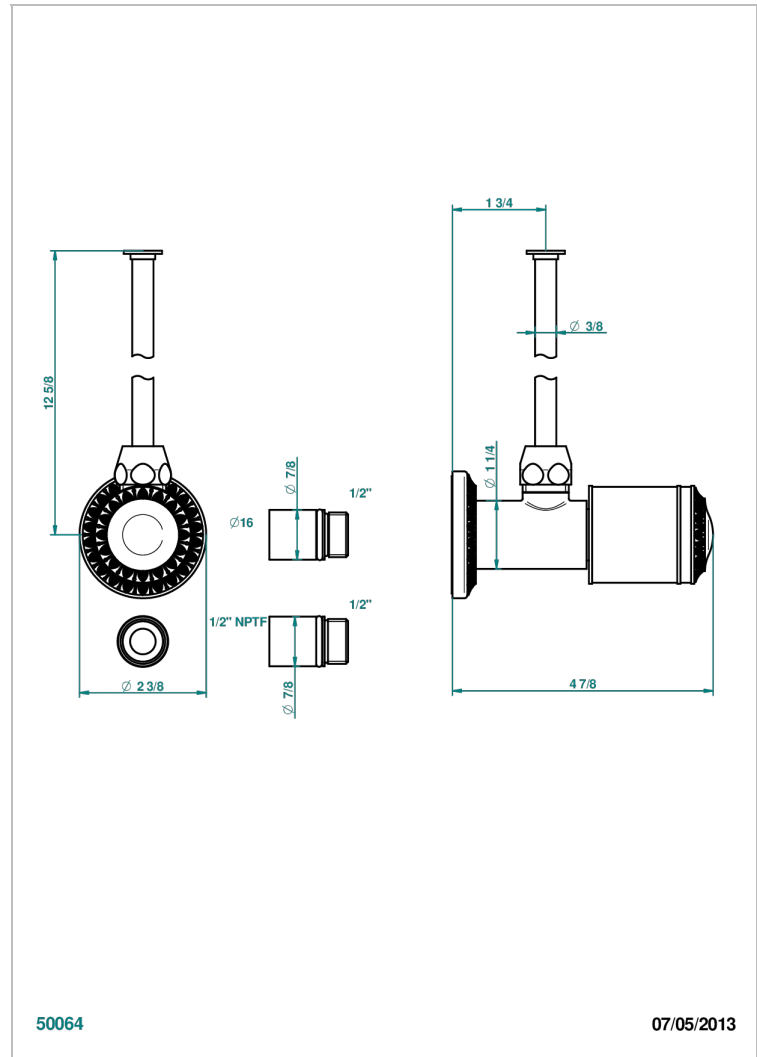

MALMAISON PORTORO

U95-181/SWC

Angle supply valve with 3/8" adaptor set for toilet

THG[®]
PARIS

50064

07/05/2013

CHARACTERISTIC

- Malmaison Portoro
- Angle supply valve with 3/8" adaptor set for toilet