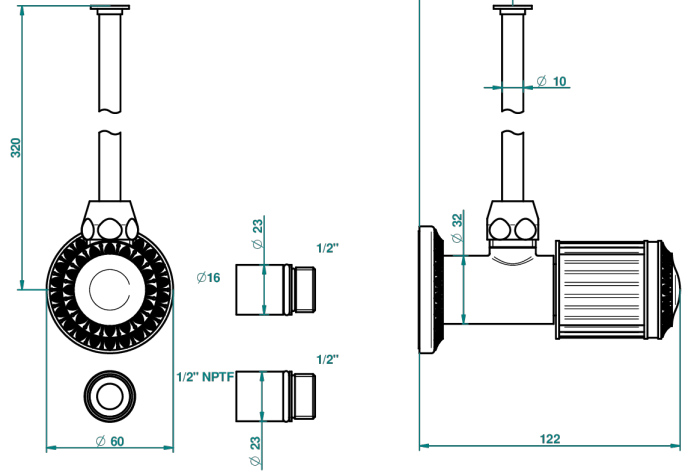

MALMAISON METAL

U93-181/SWC

Angle supply valve with 3/8" adaptor set for toilet

50062

07/05/2013

CHARACTERISTIC

- Malmaison Metal
- Angle supply valve with 3/8" adaptor set for toilet

AVAILABLE FINITIONS