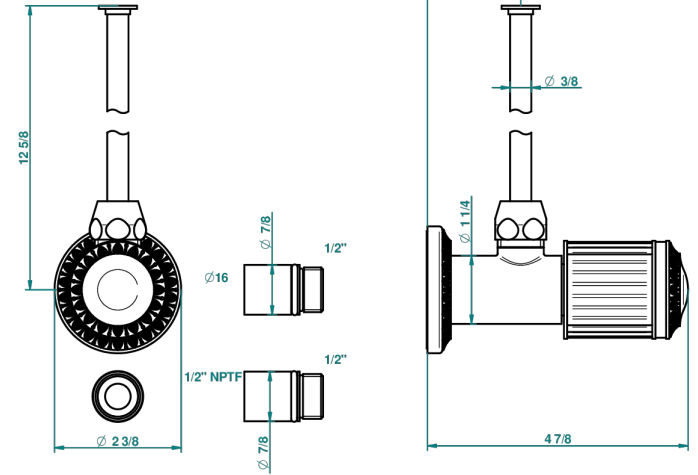

# MALMAISON METAL

U93-181/SWC

Angle supply valve with 3/8" adaptor set for toilet

50062

07/05/2013

## CHARACTERISTIC

- Malmaison Metal
- Angle supply valve with 3/8" adaptor set for toilet