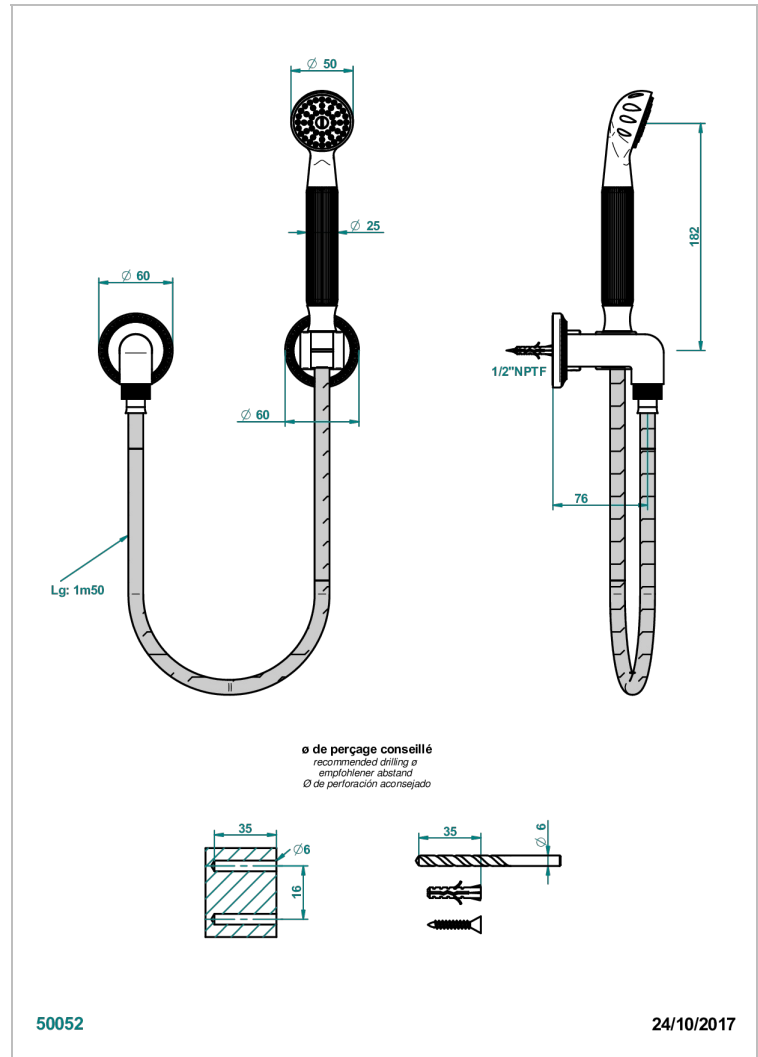

MALMAISON PORTORO

U95-52/US

Wall mounted handshower with separate fixed hook

THG[®]
PARIS

CHARACTERISTIC

- Malmaison Portoro
- Wall mounted handshower with separate fixed hook

TECHNICAL SPECS

- Recommandé : 3 bars (max. 5 bars) - Advised : 43,5 psi (max. 72 psi)
- 9,5 l/min à 3 bars (2.5 gpm at 43.5 psi)

AVAILABLE FINITIONS

Black ceram - D30
Chrome polished - A02
Chrome polished / gold polished - G02
Copper antique matt, coated - H07
Gold mat - F07
Gold polished - F01

Light coated bronze - D01
Matt chrome (American satin) - C02
Matt nickel (American satin) - C01
Nickel antique / Sovereign - H28
Nickel polished - B01
Soft gold - F30