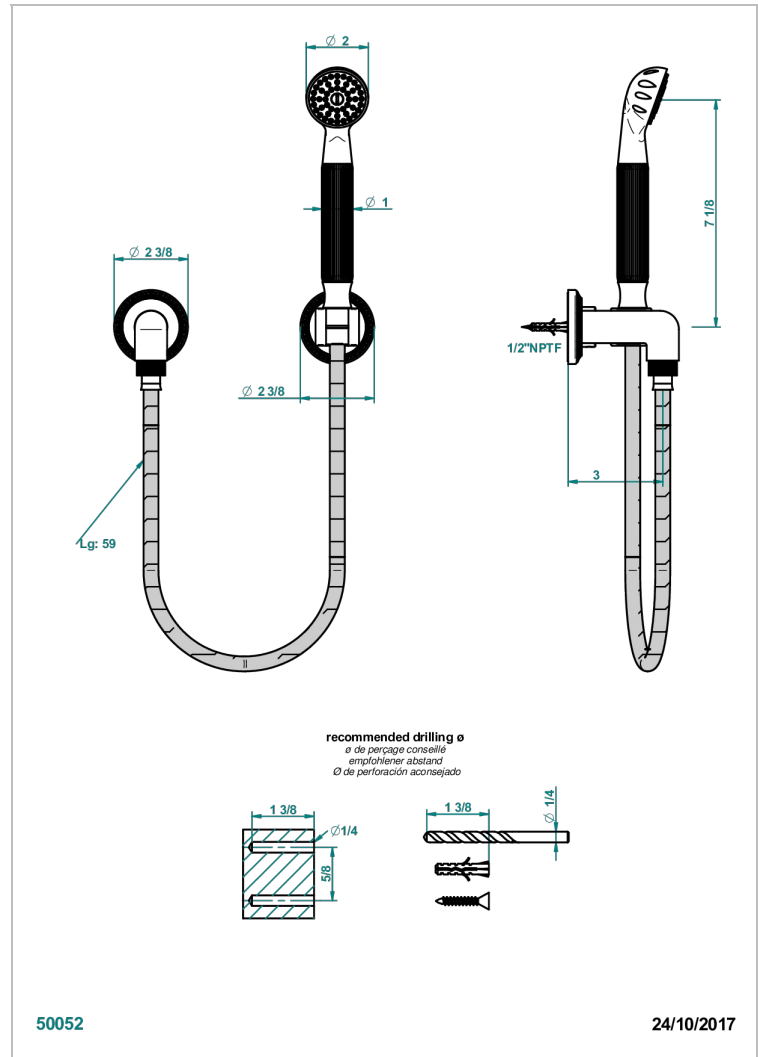

MALMAISON PORTORO

U95-52/US

Wall mounted handshower with separate fixed hook

THG[®]
PARIS

CHARACTERISTIC

- Malmaison Portoro
- Wall mounted handshower with separate fixed hook

TECHNICAL SPECS

- Recommandé : 3 bars (max. 5 bars) - Advised : 43,5 psi (max. 72 psi)
- 9,5 l/min à 3 bars (2.5 gpm at 43.5 psi)

AVAILABLE FINITIONS

Black ceram - D30
Chrome polished - A02
Chrome polished / gold polished - G02
Copper antique matt, coated - H07
Gold mat - F07
Gold polished - F01

Light coated bronze - D01
Matt chrome (American satin) - C02
Matt nickel (American satin) - C01
Nickel antique / Sovereign - H28
Nickel polished - B01
Soft gold - F30