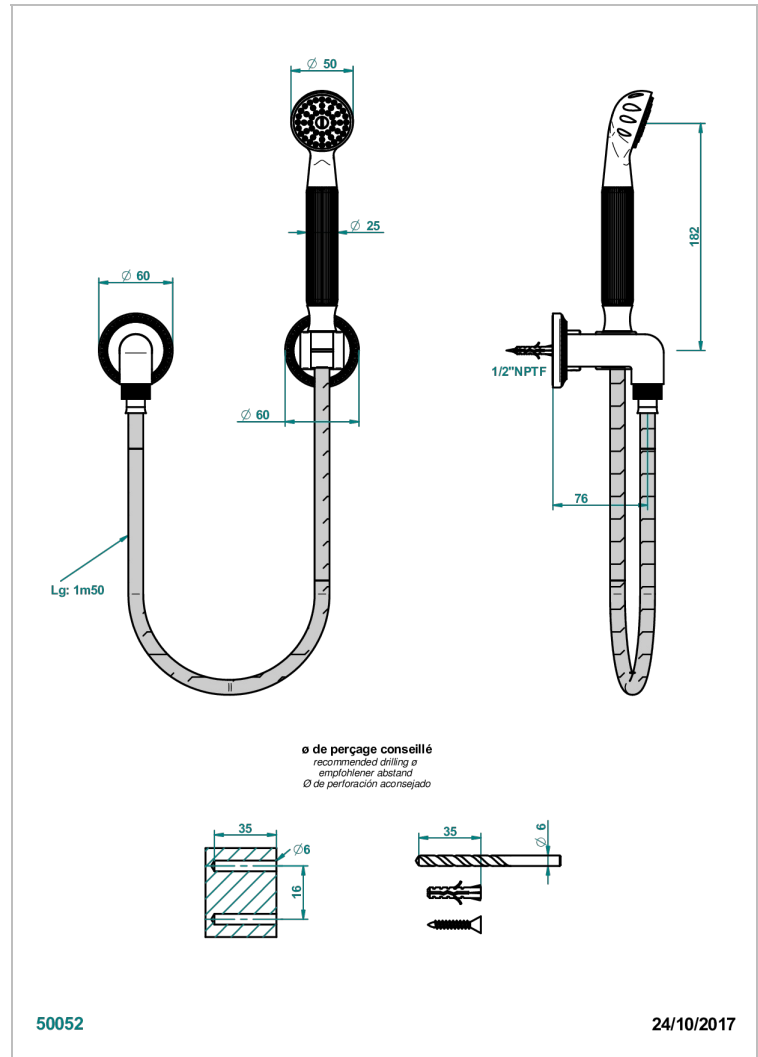

MALMAISON METAL

U93-52/US

Wall mounted handshower with separate fixed hook

THG[®]
PARIS

CHARACTERISTIC

- Malmaison Metal
- Wall mounted handshower with separate fixed hook

TECHNICAL SPECS

- Recommandé : 3 bars (max. 5 bars) - Advised : 43,5 psi (max. 72 psi)
- 9,5 l/min à 3 bars (2.5 gpm at 43.5 psi)

AVAILABLE FINITIONS

Black ceram - D30
Chrome polished - A02
Chrome polished / gold polished - G02
Copper antique matt, coated - H07
Gold mat - F07
Gold polished - F01

Light coated bronze - D01
Matt chrome (American satin) - C02
Matt nickel (American satin) - C01
Nickel antique / Sovereign - H28
Nickel polished - B01
Soft gold - F30