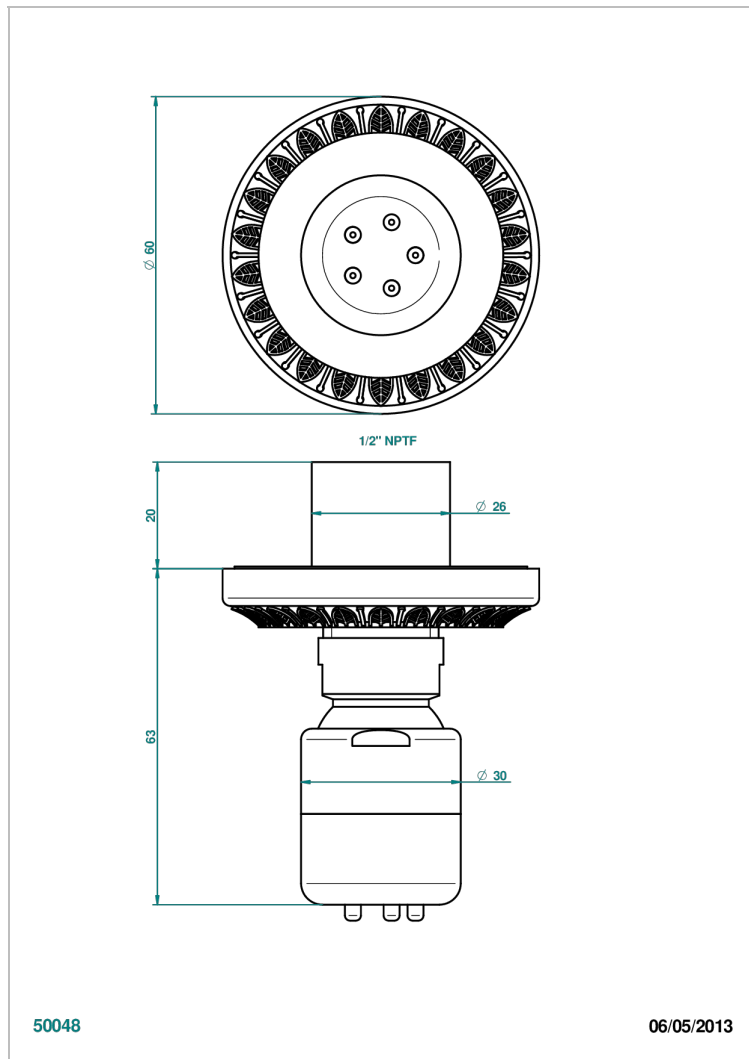

# MALMAISON METAL

U93-290/BUS

Body spray 1/2" with Easyclean system

## CHARACTERISTIC

- Malmaison Metal
- Body spray 1/2" with Easyclean system