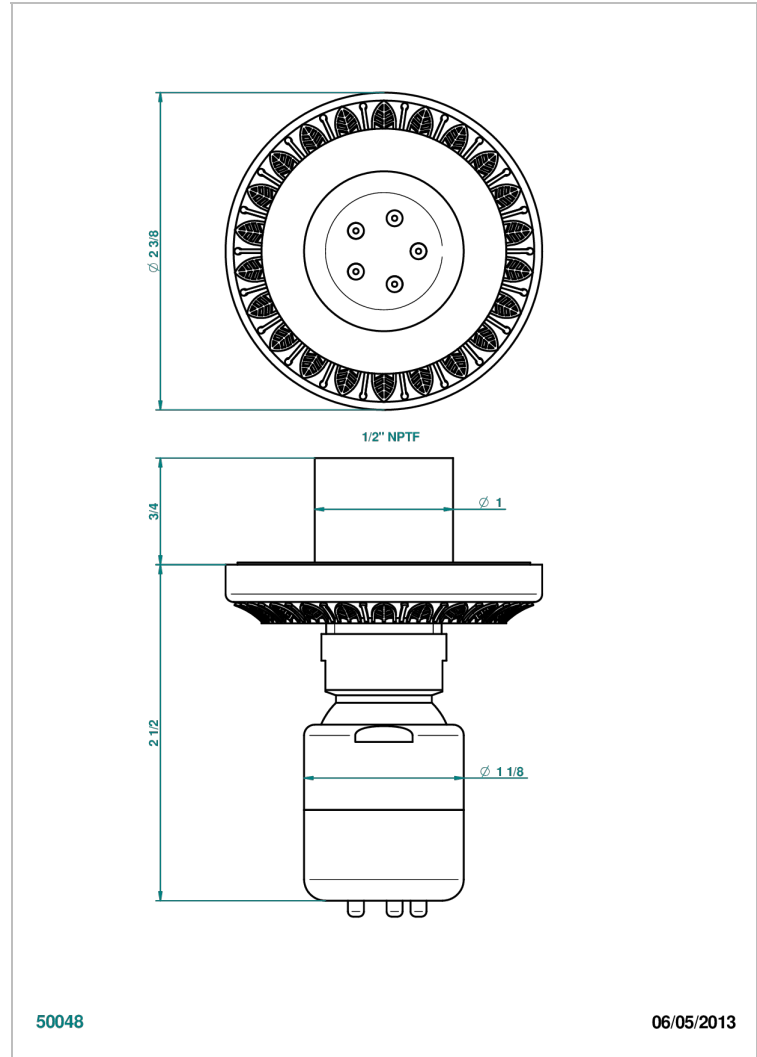

MALMAISON METAL

U93-290/BUS

Body spray 1/2" with Easyclean system

50048

06/05/2013

CHARACTERISTIC

- Malmaison Metal
- Body spray 1/2" with Easyclean system

AVAILABLE FINITIONS