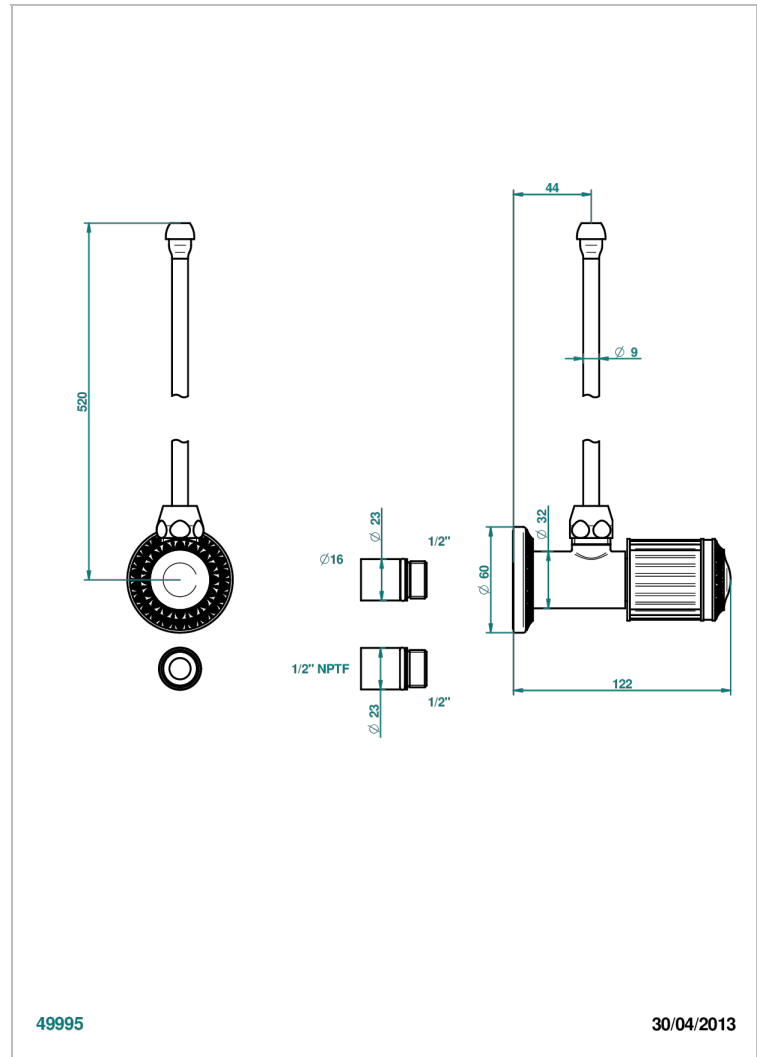

MALMAISON METAL

U93-181/SLA

Angle supply valve with 3/8" adaptor set

49995

30/04/2013

CHARACTERISTIC

- Malmaison Metal
- Angle supply valve with 3/8" adaptor set

AVAILABLE FINITIONS