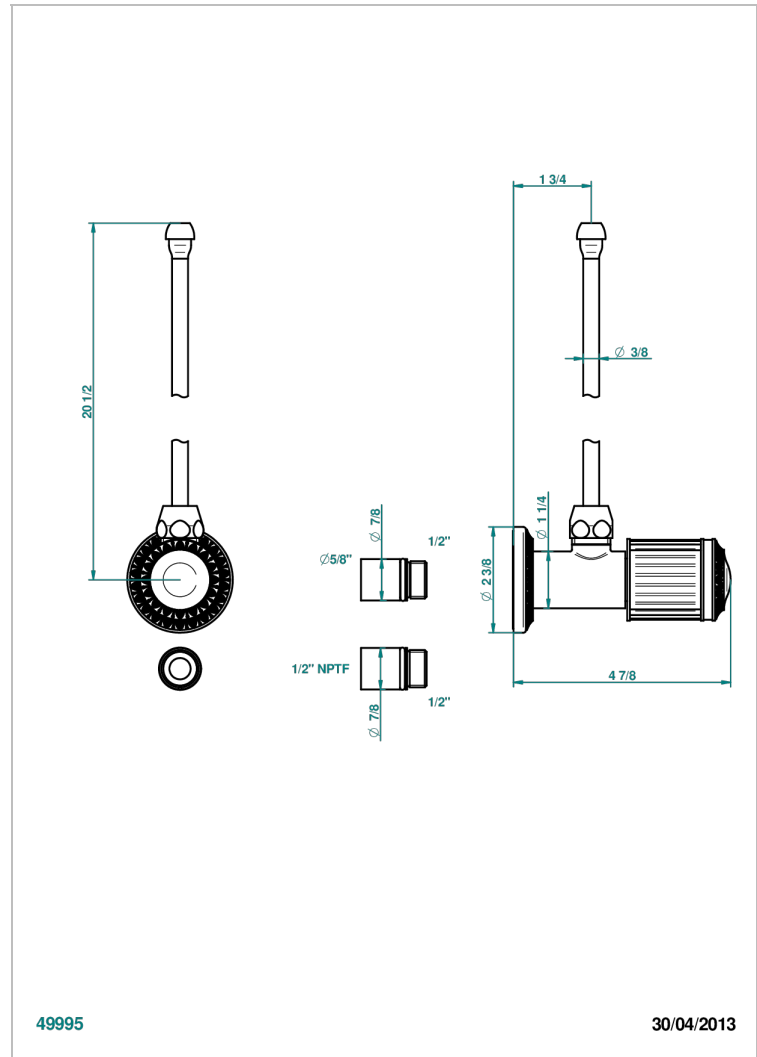

# MALMAISON METAL

U93-181/SLA

Angle supply valve with 3/8" adaptor set

## CHARACTERISTIC

- Malmaison Metal
- Angle supply valve with 3/8" adaptor set