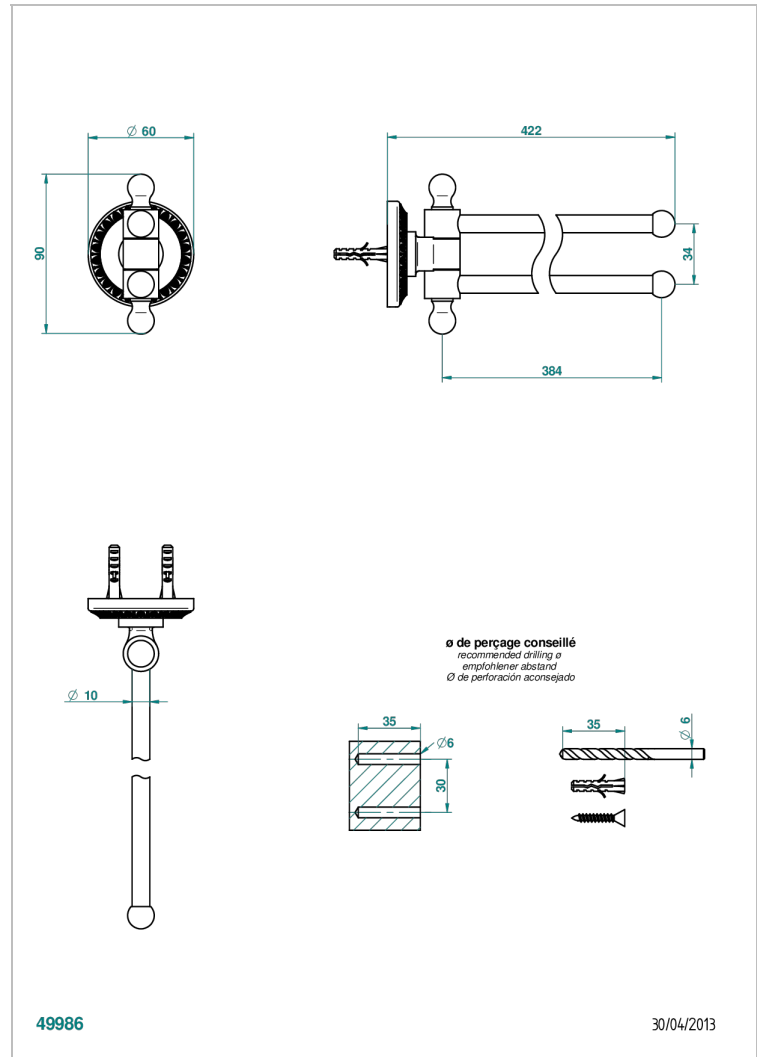

MALMAISON METAL

U93-522

Towel bar 15 3/4" long, double swivel

THG[®]
PARIS

CHARACTERISTIC

- Malmaison Metal
- Towel bar 15 3/4" long, double swivel

AVAILABLE FINITIONS

Black ceram - D30
Chrome polished - A02
Chrome polished / gold polished - G02
Copper antique matt, coated - H07
Gold mat - F07
Gold polished - F01

Light coated bronze - D01
Matt chrome (American satin) - C02
Matt nickel (American satin) - C01
Nickel antique / Sovereign - H28
Nickel polished - B01
Soft gold - F30

Soft matt gold - F31