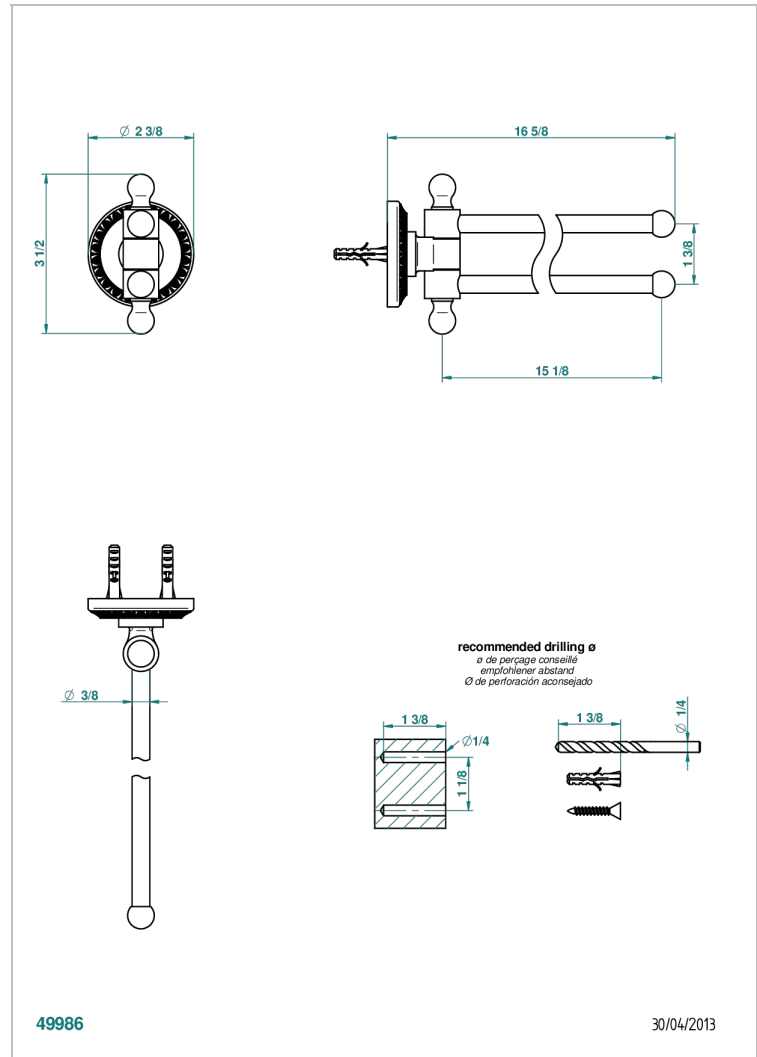

MALMAISON METAL

U93-522

Towel bar 15 3/4" long, double swivel

CHARACTERISTIC

- Malmaison Metal
- Towel bar 15 3/4" long, double swivel

AVAILABLE FINITIONS

Black ceram - D30
Chrome polished - A02
Chrome polished / gold polished - G02
Copper antique matt, coated - H07
Gold mat - F07
Gold polished - F01