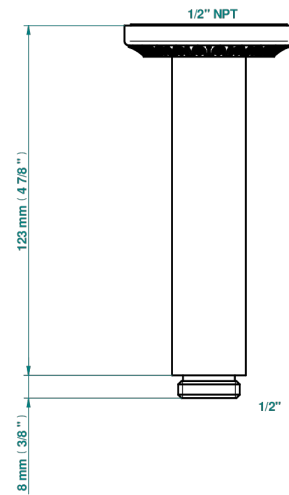

MALMAISON PORTORO

U95-82V/US

Vertical shower arm ceiling mounted 1/2" connection

THG[®]
PARIS

49984

03/05/2022

CHARACTERISTIC

- Malmaison Portoro
- Vertical shower arm ceiling mounted 1/2" connection