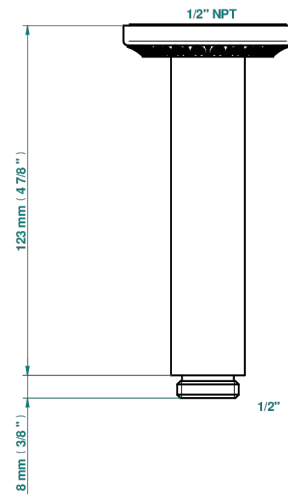

MALMAISON METAL

U93-82V/US

Vertical shower arm ceiling mounted 1/2" connection

THG[®]
PARIS

49984

03/05/2022

CHARACTERISTIC

- Malmaison Metal
- Vertical shower arm ceiling mounted 1/2" connection