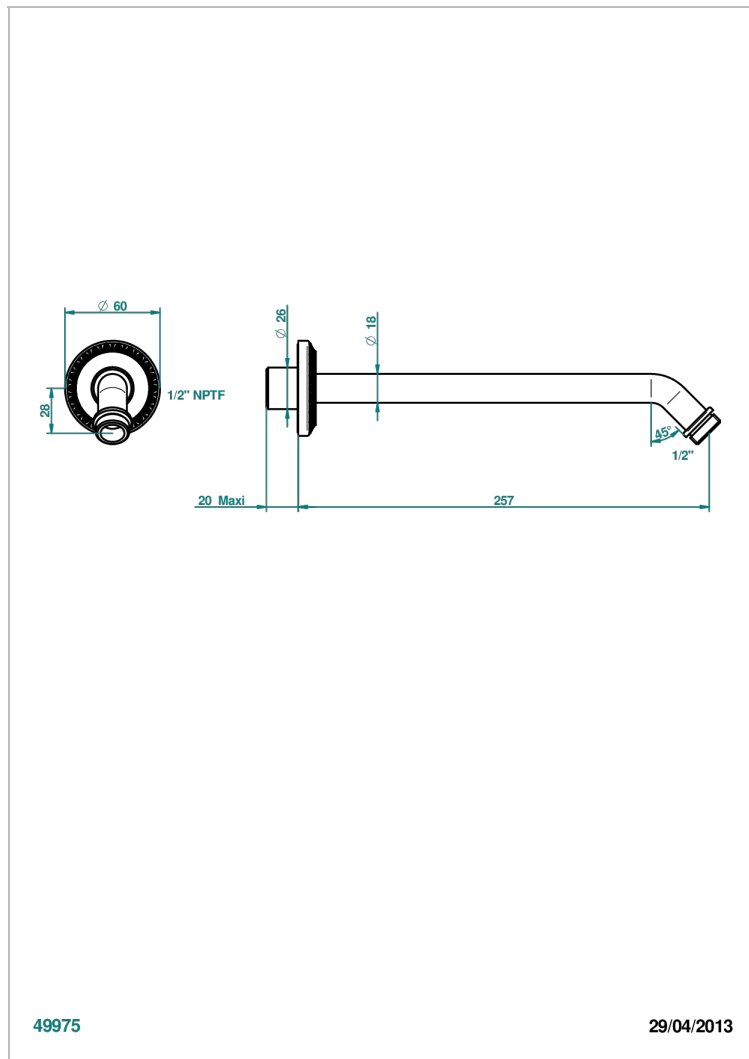

MALMAISON PORTORO

U95-84/US

Horizontal shower arm, 45°, lg: 10"

THG[®]
PARIS

CHARACTERISTIC

- Malmaison Portoro
- Horizontal shower arm, 45°, lg: 10"

AVAILABLE FINITIONS

Black ceram - D30
Chrome polished - A02
Chrome polished / gold polished - G02
Copper antique matt, coated - H07
Gold mat - F07
Gold polished - F01