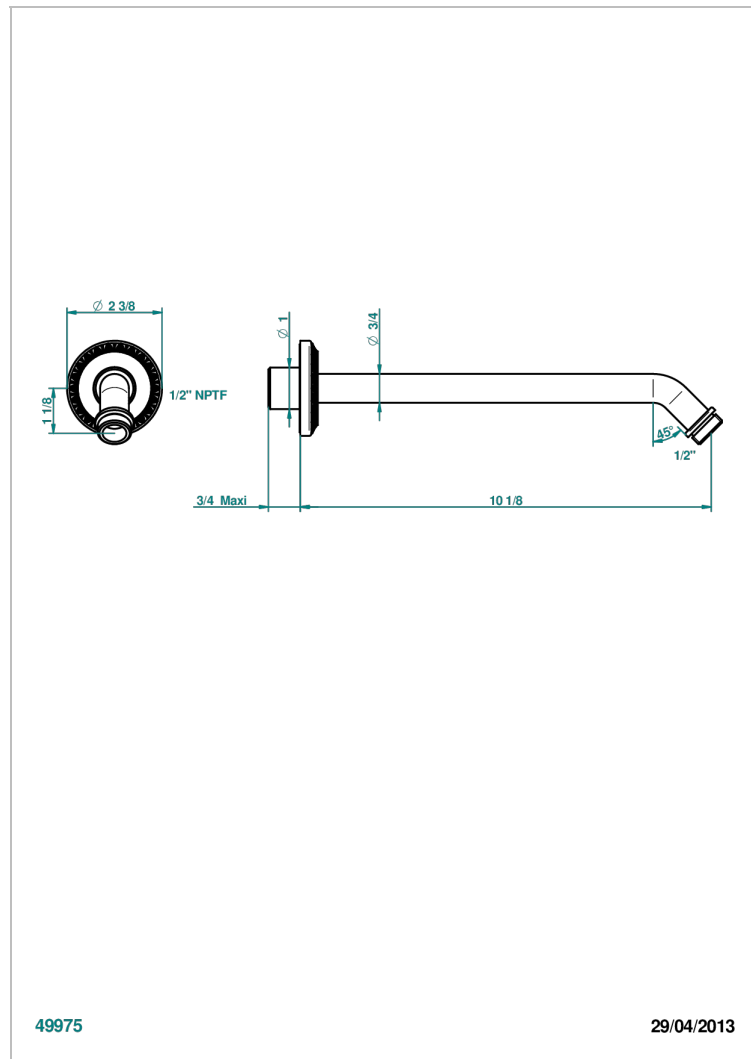

MALMAISON PORTORO

U95-84/US

Horizontal shower arm, 45°, lg: 10"

THG[®]
PARIS

CHARACTERISTIC

- Malmaison Portoro
- Horizontal shower arm, 45°, lg: 10"

AVAILABLE FINITIONS

Black ceram - D30
Chrome polished - A02
Chrome polished / gold polished - G02
Copper antique matt, coated - H07
Gold mat - F07
Gold polished - F01