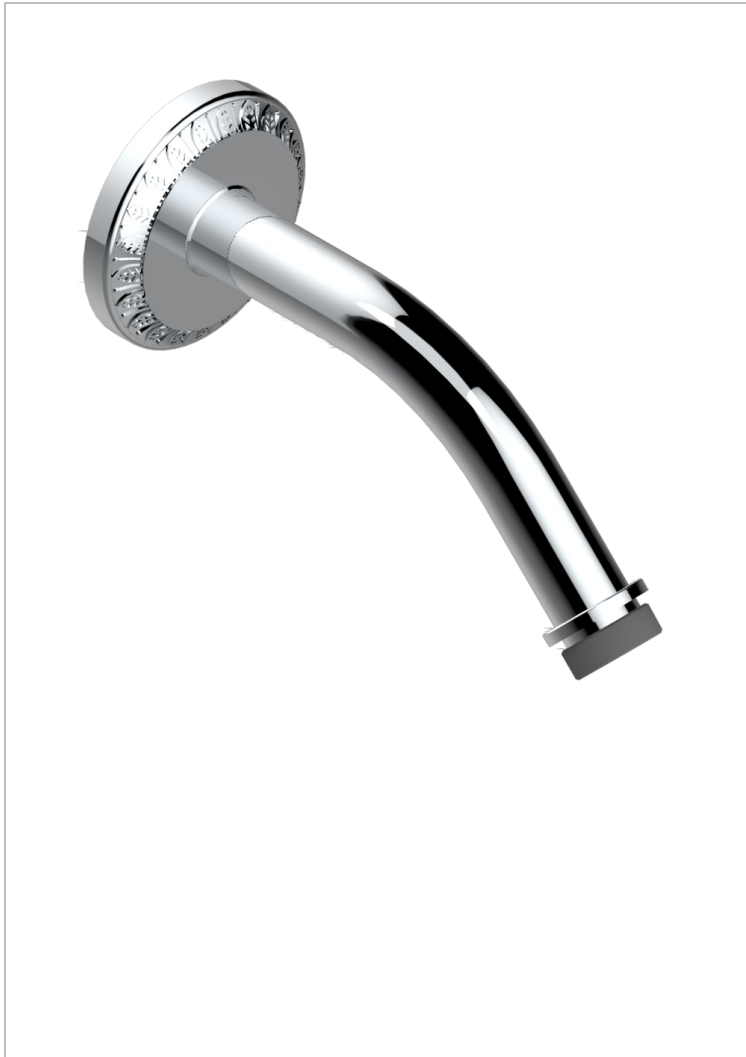

MALMAISON PORTORO

U95-82/US

Horizontal shower arm, 45°, lg: 4" 3/4

THG[®]
PARIS

49972

29/04/2013

CHARACTERISTIC

- Malmaison Portoro
- Horizontal shower arm, 45°, lg: 4" 3/4

AVAILABLE FINITIONS

Black ceram - D30
Chrome polished - A02
Chrome polished / gold polished - G02
Copper antique matt, coated - H07
Gold mat - F07
Gold polished - F01

Light coated bronze - D01
Matt chrome (American satin) - C02
Matt nickel (American satin) - C01
Nickel antique / Sovereign - H28
Nickel polished - B01
Soft gold - F30

Soft matt gold - F31