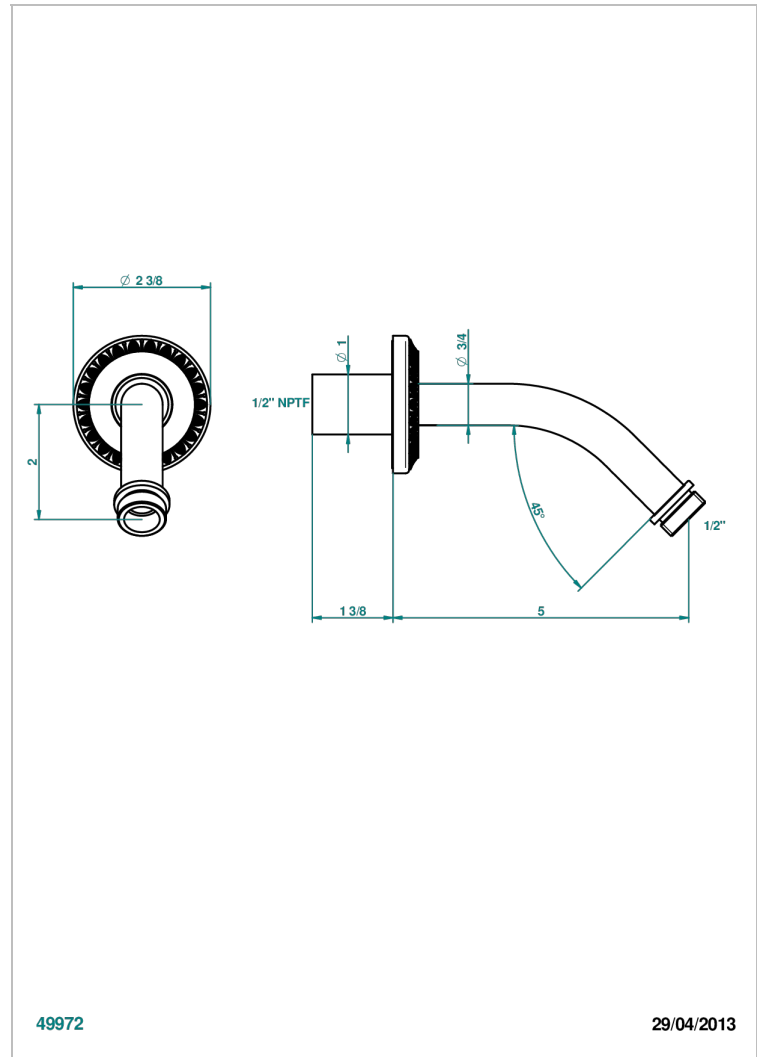

MALMAISON PORTORO

U95-82/US

Horizontal shower arm, 45°, lg: 4" 3/4

THG[®]
PARIS

49972

29/04/2013

CHARACTERISTIC

- Malmaison Portoro
- Horizontal shower arm, 45°, lg: 4" 3/4

AVAILABLE FINITIONS

Black ceram - D30
Chrome polished - A02
Chrome polished / gold polished - G02
Copper antique matt, coated - H07
Gold mat - F07
Gold polished - F01

Light coated bronze - D01
Matt chrome (American satin) - C02
Matt nickel (American satin) - C01
Nickel antique / Sovereign - H28
Nickel polished - B01
Soft gold - F30