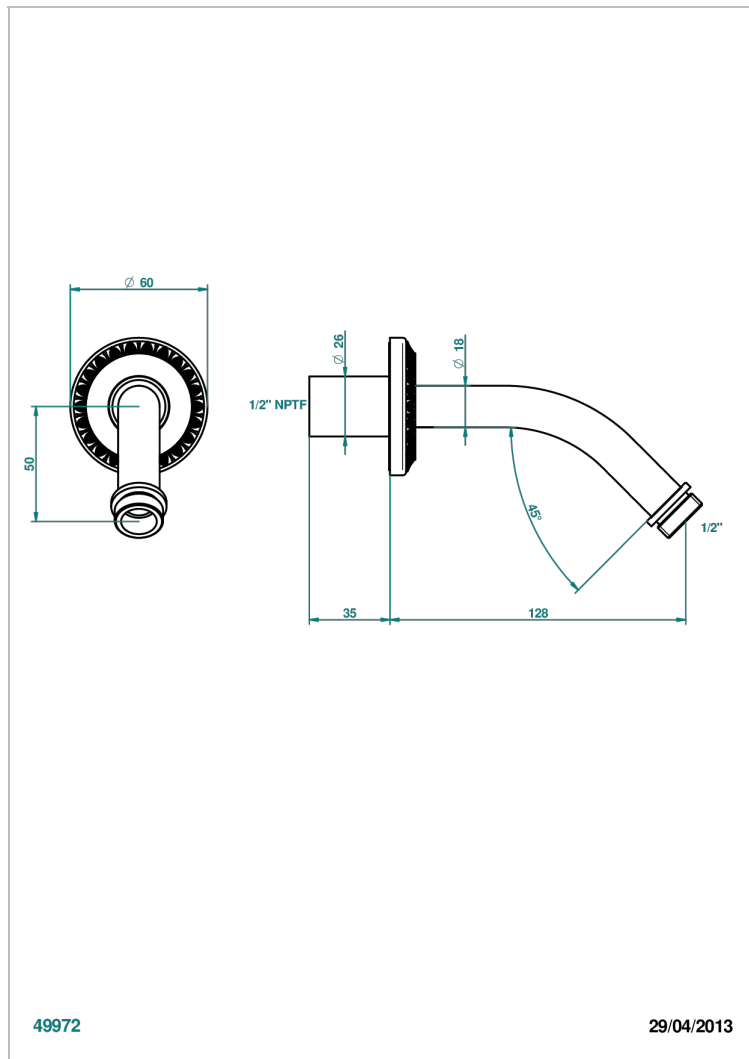

MALMAISON METAL

U93-82/US

Horizontal shower arm, 45°, lg: 4" 3/4

THG[®]
PARIS

CHARACTERISTIC

- Malmaison Metal
- Horizontal shower arm, 45°, lg: 4" 3/4

AVAILABLE FINITIONS

Black ceram - D30
Chrome polished - A02
Chrome polished / gold polished - G02
Copper antique matt, coated - H07
Gold mat - F07
Gold polished - F01