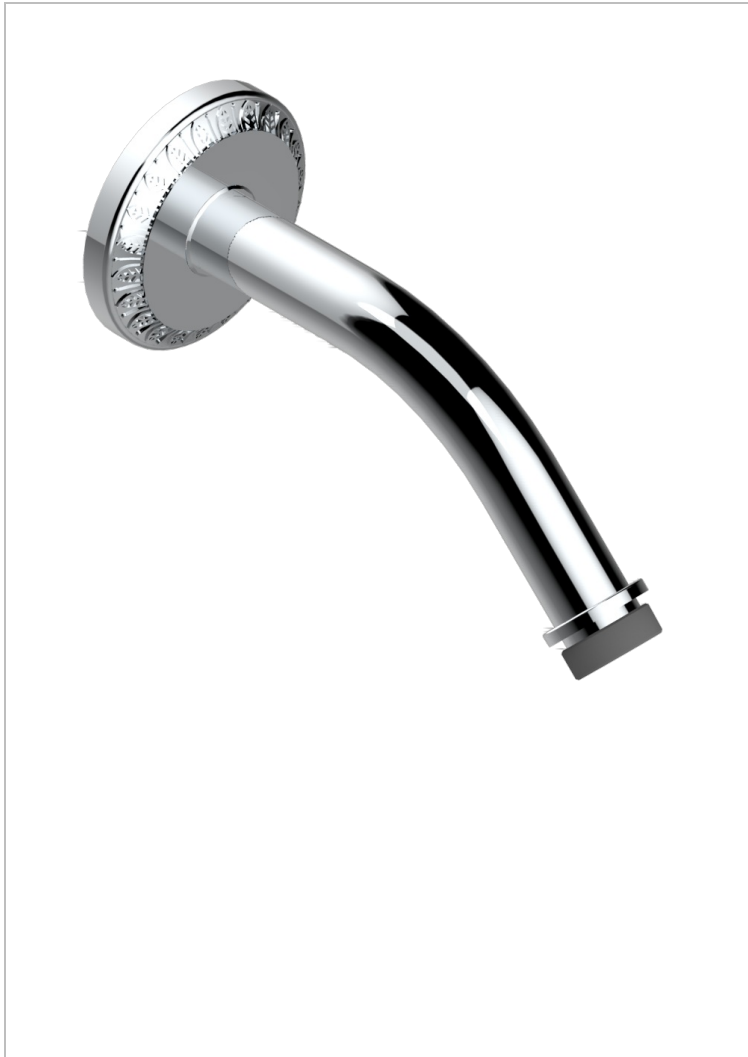

# MALMAISON METAL

U93-82/US

Horizontal shower arm, 45°, lg: 4" 3/4

THG<sup>®</sup>  
PARIS

## CHARACTERISTIC

- Malmaison Metal
- Horizontal shower arm, 45°, lg: 4" 3/4

## AVAILABLE FINITIONS

Black ceram - D30  
Chrome polished - A02  
Chrome polished / gold polished - G02  
Copper antique matt, coated - H07  
Gold mat - F07  
Gold polished - F01

Light coated bronze - D01  
Matt chrome (American satin) - C02  
Matt nickel (American satin) - C01  
Nickel antique / Sovereign - H28  
Nickel polished - B01  
Soft gold - F30

Soft matt gold - F31