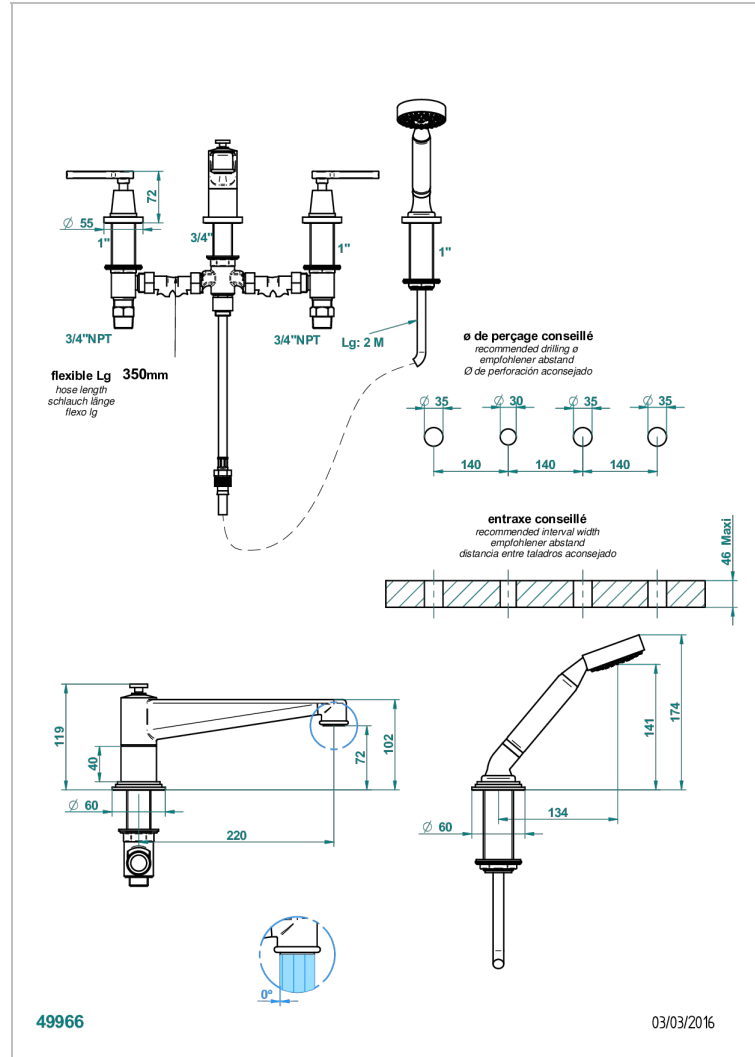

SPIRIT WITH LEVER HANDLES

G58-112BSGUS

Roman tub set with diverter spout and handshower, 3/4" valves

CHARACTERISTIC

- ASME : ASME A112.18.1-2011/CSA B125.1-11

TECHNICAL SPECS

- Recommandé : 3 bars (max. 5 bars) - Advised : 43,5 psi (max. 72 psi)
- Bec : 35 l/min à 3 bars - Douchette : 9,5 l/min à 3 bars
- Spout : 9.26 gpm at 43.5 psi - Handshower : 2.5 gpm at 43.5 psi