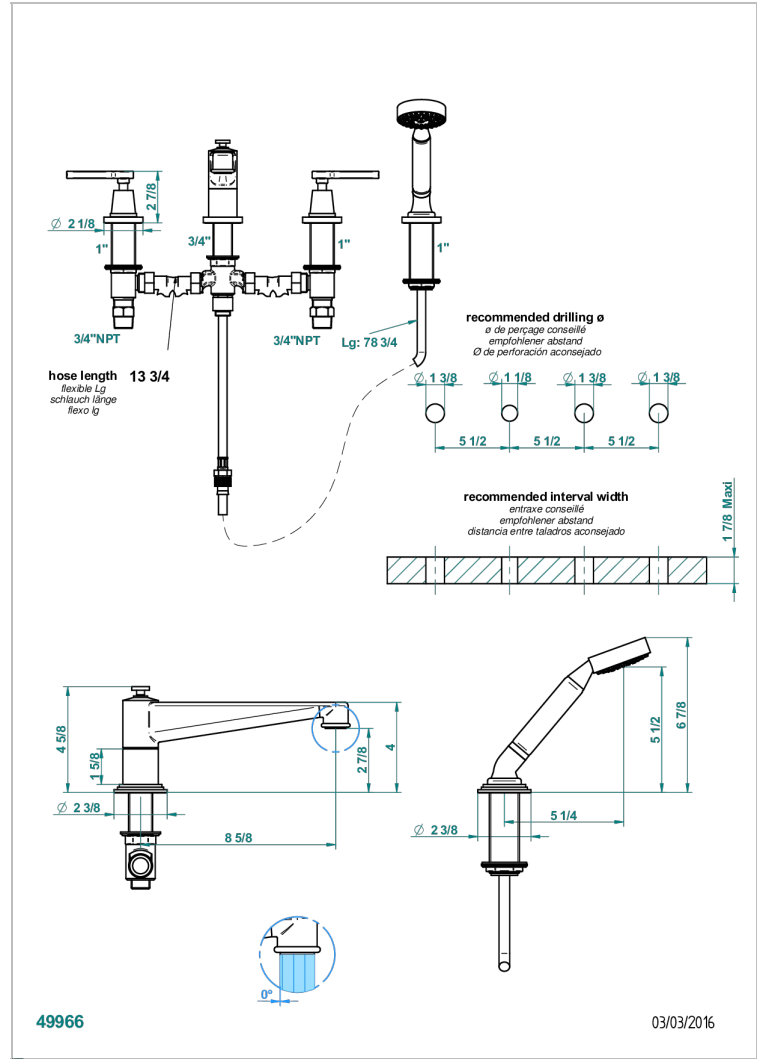

SPIRIT WITH LEVER HANDLES

G58-112BSGUS

Roman tub set with diverter spout and handshower, 3/4" valves

THG[®]
PARIS

CHARACTERISTIC

- ASME : ASME A112.18.1-2011/CSA B125.1-11

TECHNICAL SPECS

- Recommandé : 3 bars (max. 5 bars) - Advised : 43,5 psi (max. 72 psi)
- Bec : 35 l/min à 3 bars - Douchette : 9,5 l/min à 3 bars
- Spout : 9.26 gpm at 43.5 psi - Handshower : 2.5 gpm at 43.5 psi