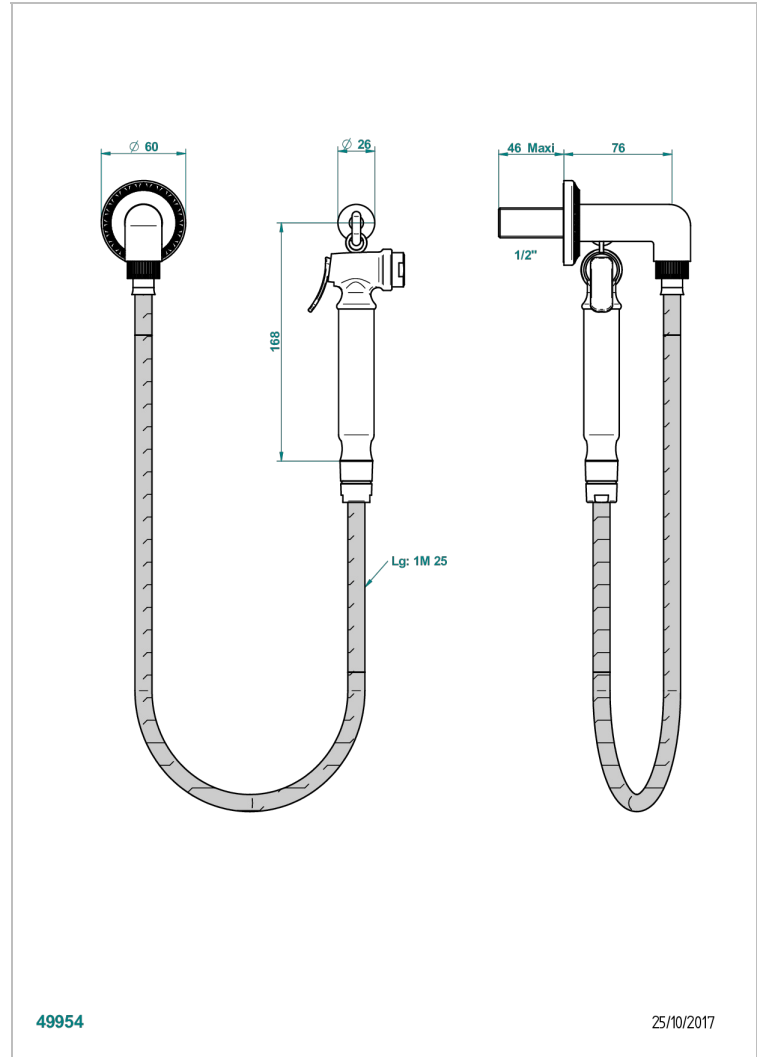

MALMAISON PORTORO

U95-5840/7

THG[®]
PARIS

Wc douche set including: trigger spray, reinforced hose(1.25m), hook and elbow

CHARACTERISTIC

- ACS : 19ACCLY406

STANDARDS

TECHNICAL SPECS

- Recommandé : 3 bars (max. 5 bars) - Advised : 43,5 psi (max. 72 psi)
- 9,5 l/min à 3 bars (2.5 gpm at 43.5 psi)

AVAILABLE FINITIONS

- Matt nickel (color finish) - C01
- Polished chrome (color finish) - A02
- Polished chrome / Polished gold (color finish) - G02
- Polished gold (color finish) - F01
- Polished nickel - B01