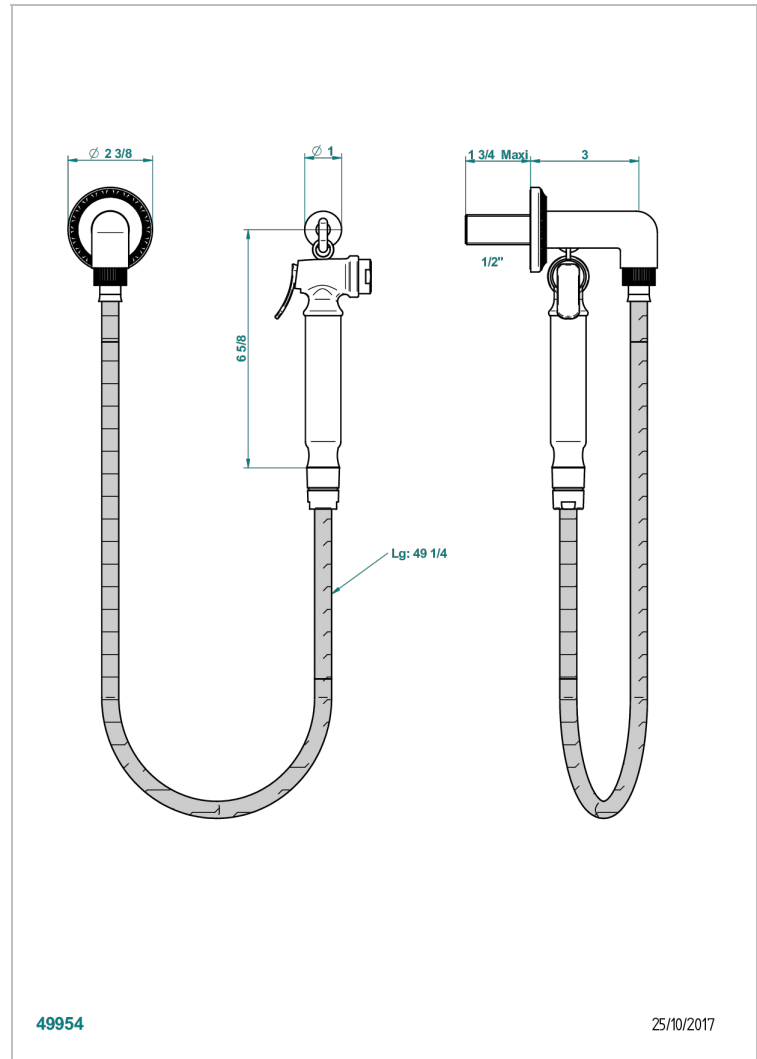

Wc douche set including: trigger spray, reinforced hose(1.25m), hook and elbow