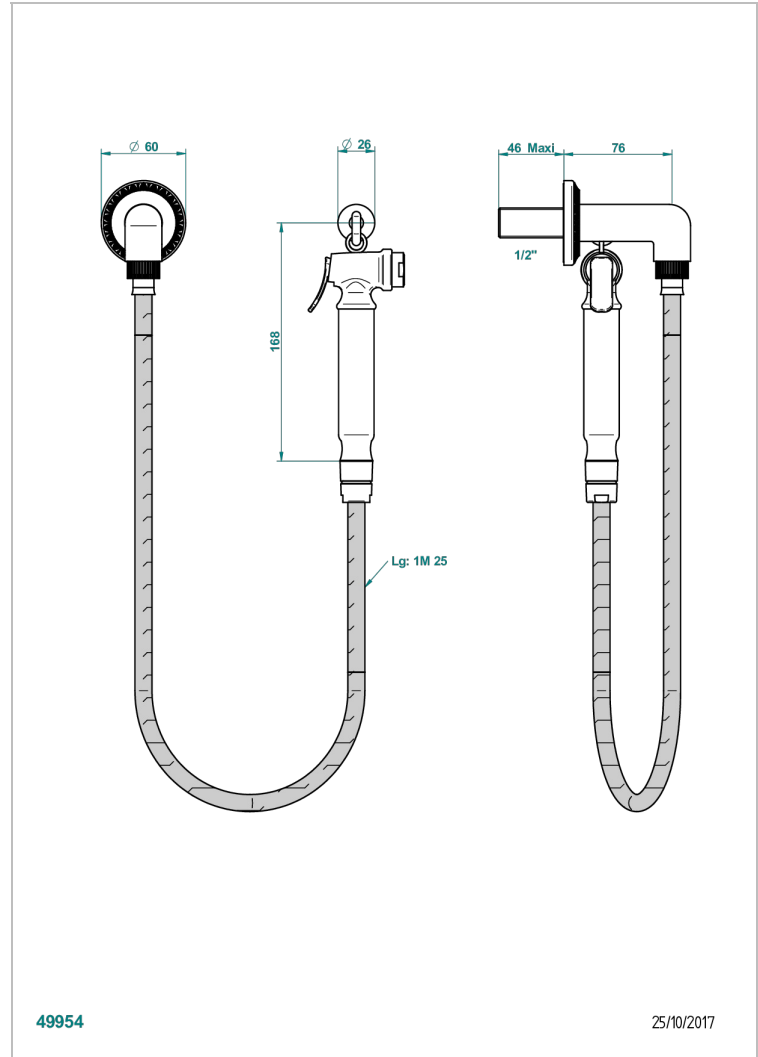

# MALMAISON METAL

U93-5840/7

THG<sup>®</sup>  
PARIS

Wc douche set including: trigger spray, reinforced hose(1.25m), hook and elbow

## CHARACTERISTIC

- ACS : 19ACCLY406