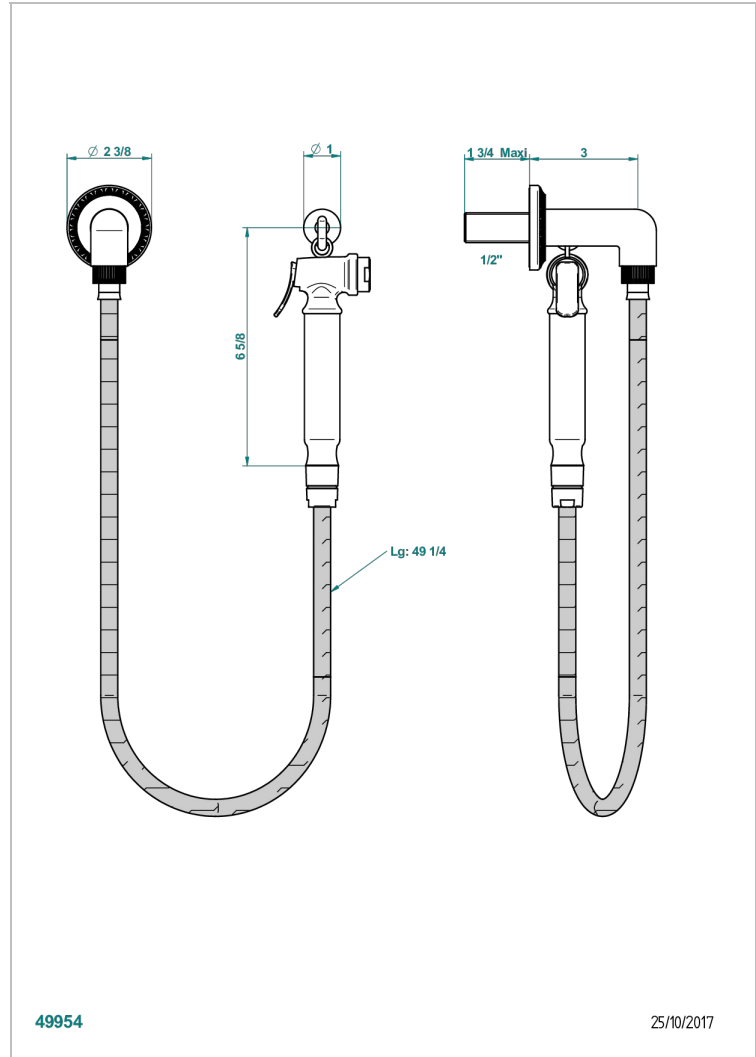

Wc douche set including: trigger spray, reinforced hose(1.25m), hook and elbow

CHARACTERISTIC

- ACS : 19ACCLY406

STANDARDS

TECHNICAL SPECS

- Recommandé : 3 bars (max. 5 bars) - Advised : 43,5 psi (max. 72 psi)
- 9,5 l/min à 3 bars (2.5 gpm at 43.5 psi)

AVAILABLE FINITIONS

- Matt nickel (color finish) - C01
- Polished chrome (color finish) - A02
- Polished chrome / Polished gold (color finish) - G02
- Polished gold (color finish) - F01
- Polished nickel - B01