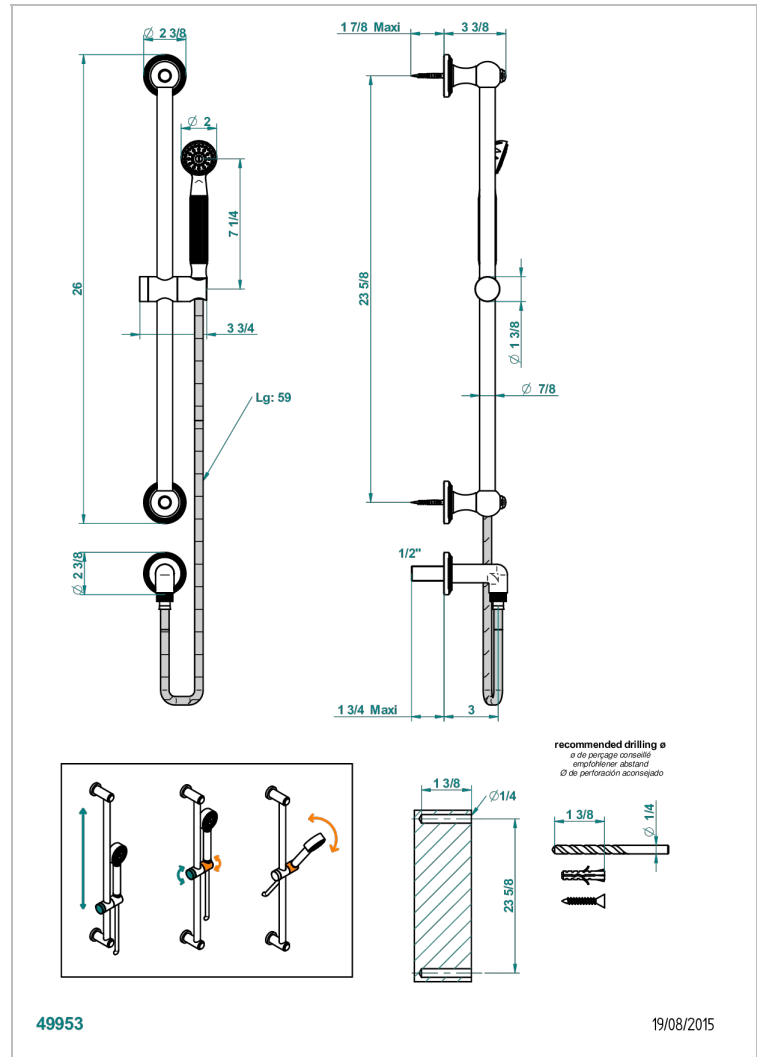

# MALMAISON PORTORO

U95-58

Wall mounted stylised handshower, sidebar, hose, hook and elbow

## CHARACTERISTIC

- Malmaison Portoro
- Wall mounted stylised handshower, sidebar, hose, hook and elbow

## TECHNICAL SPECS

- Recommandé : 3 bars (max. 5 bars) - Advised : 43,5 psi (max. 72 psi)
- 9,5 l/min à 3 bars (2.5 gpm at 43.5 psi)

Varnished matt antique red copper (color finish) - H07