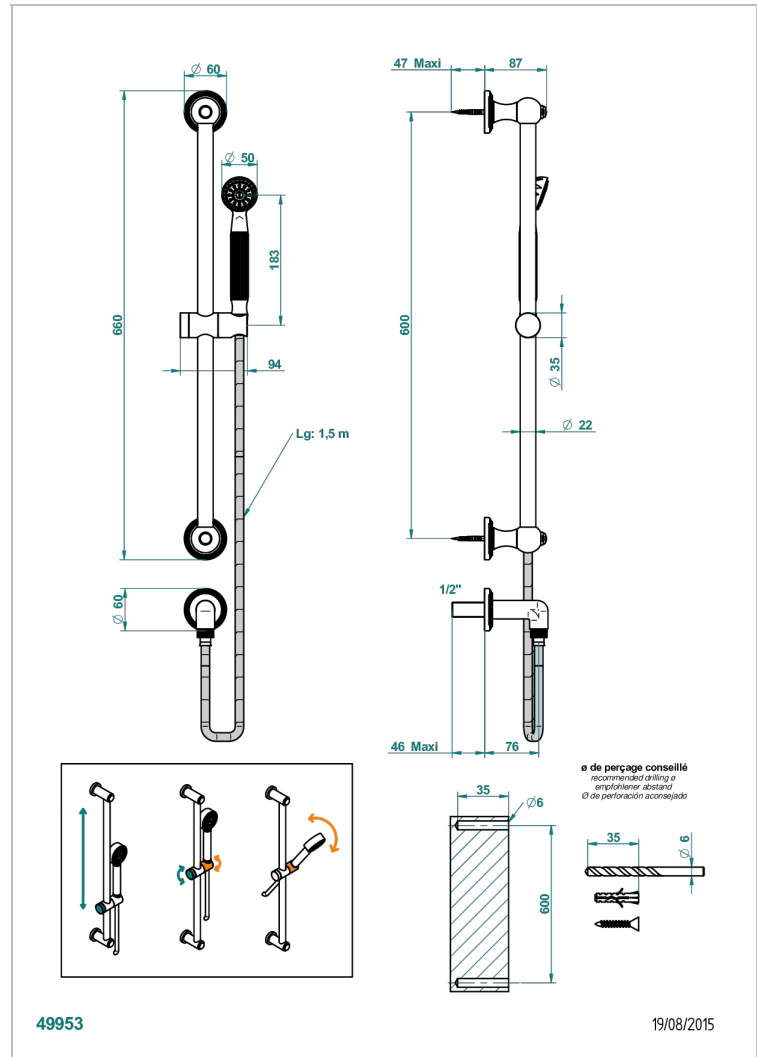

MALMAISON PORTORO

U95-58

Wall mounted stylised handshower, sidebar, hose, hook and elbow

THG[®]
PARIS

CHARACTERISTIC

- Malmaison Portoro
- Wall mounted stylised handshower, sidebar, hose, hook and elbow

TECHNICAL SPECS

- Recommandé : 3 bars (max. 5 bars) - Advised : 43,5 psi (max. 72 psi)
- 9,5 l/min à 3 bars (2.5 gpm at 43.5 psi)

AVAILABLE FINITIONS

Antique nickel - H28
Black ceram - D30
Lacquered light bronze - D01
Matt chrome - C02
Matt gold - F07
Matt nickel (color finish) - C01

Polished chrome (color finish) - A02
Polished chrome / Polished gold (color finish) - G02
Polished gold (color finish) - F01
Polished nickel - B01
Soft gold - F30
Soft matt gold - F31

Varnished matt antique red copper (color finish) - H07