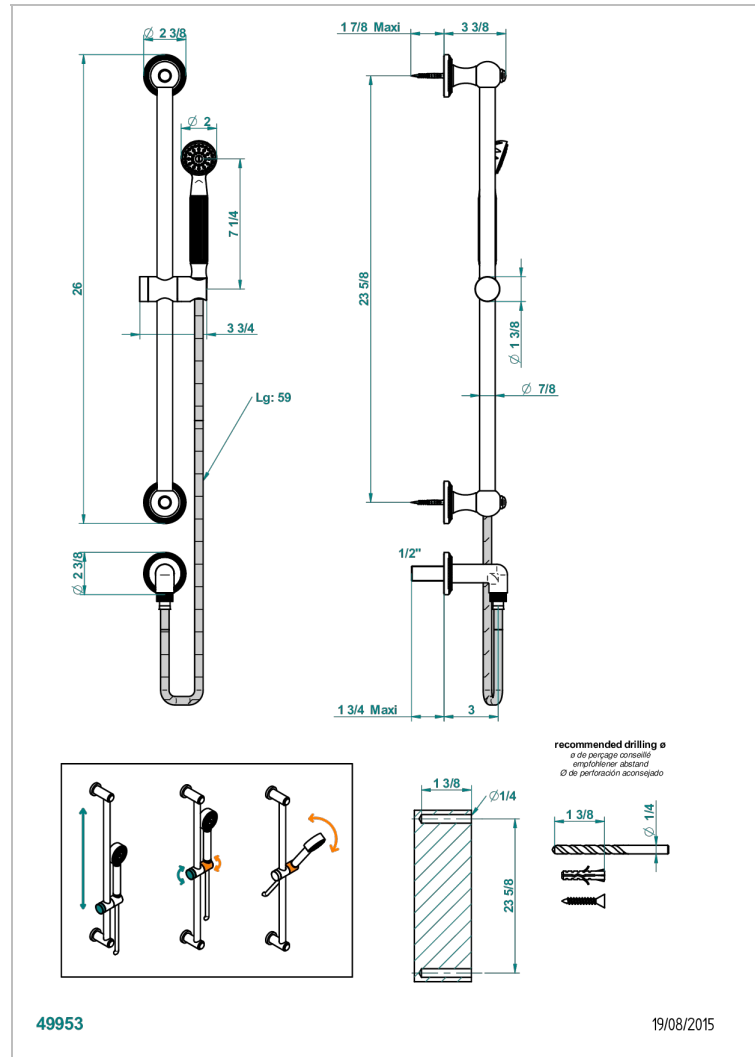

# MALMAISON PORTORO

U95-58

Wall mounted stylised handshower, sidebar, hose, hook and elbow

## CHARACTERISTIC

- Malmaison Portoro
- Wall mounted stylised handshower, sidebar, hose, hook and elbow

## TECHNICAL SPECS

- Recommandé : 3 bars (max. 5 bars) - Advised : 43,5 psi (max. 72 psi)
- 9,5 l/min à 3 bars (2.5 gpm at 43.5 psi)

Varnished matt antique red copper (color finish) - H07