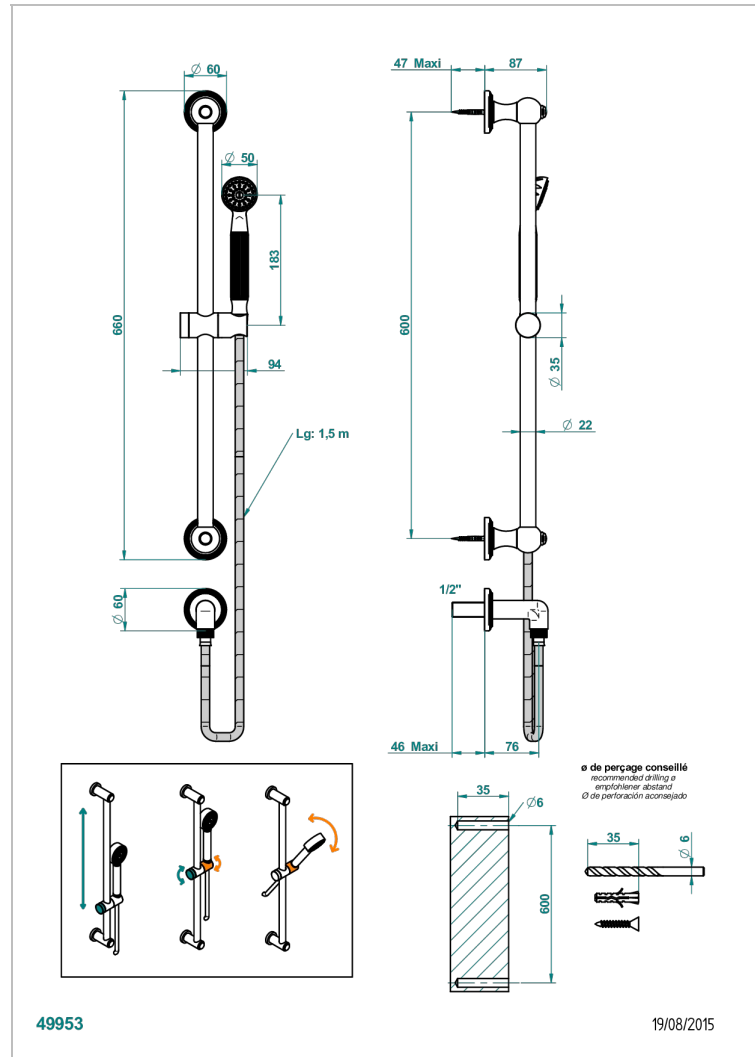

MALMAISON PORTORO

U95-58

Wall mounted stylised handshower, sidebar, hose, hook and elbow

CHARACTERISTIC

- Malmaison Portoro
- Wall mounted stylised handshower, sidebar, hose, hook and elbow

TECHNICAL SPECS

- Recommandé : 3 bars (max. 5 bars) - Advised : 43,5 psi (max. 72 psi)
- 9,5 l/min à 3 bars (2.5 gpm at 43.5 psi)

AVAILABLE FINITIONS

Antique nickel - H28
Black ceram - D30
Lacquered light bronze - D01
Matt chrome - C02
Matt gold - F07
Matt nickel (color finish) - C01