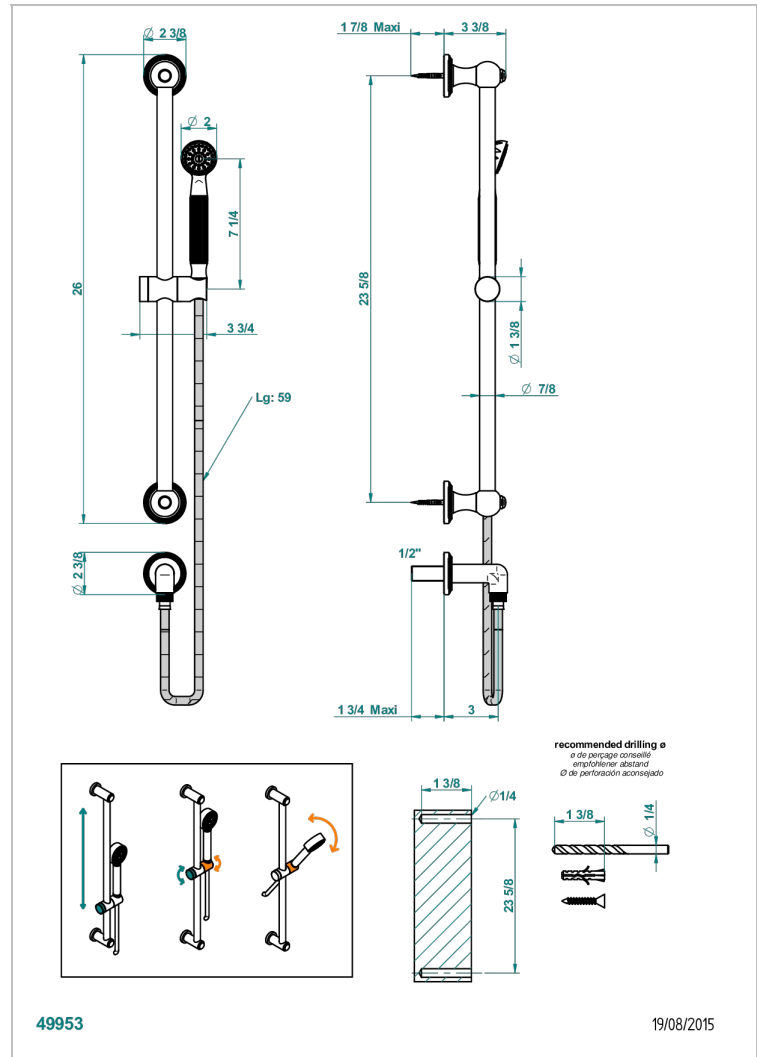

MALMAISON PORTORO

U95-58

Wall mounted stylised handshower, sidebar, hose, hook and elbow

CHARACTERISTIC

- Malmaison Portoro
- Wall mounted stylised handshower, sidebar, hose, hook and elbow

TECHNICAL SPECS

- Recommandé : 3 bars (max. 5 bars) - Advised : 43,5 psi (max. 72 psi)
- 9,5 l/min à 3 bars (2.5 gpm at 43.5 psi)

AVAILABLE FINITIONS

Antique nickel - H28
Black ceram - D30
Lacquered light bronze - D01
Matt chrome - C02
Matt gold - F07
Matt nickel (color finish) - C01