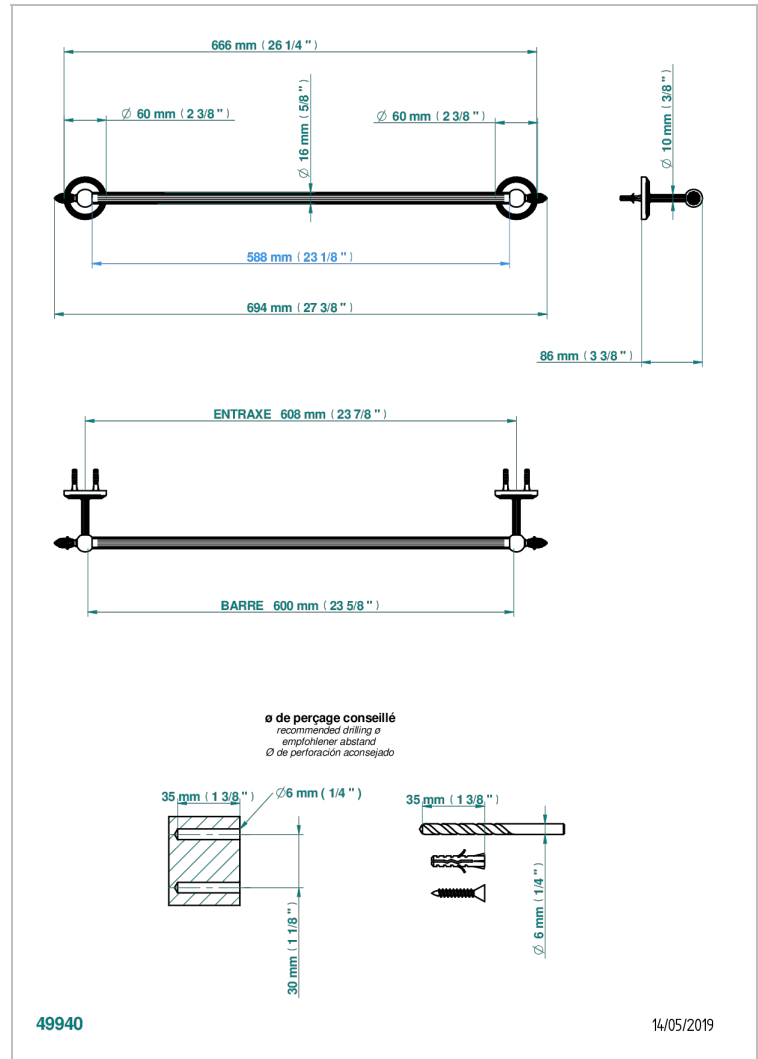

MALMAISON PORTORO

U95-514/60

Single towel rail, fixed rail, length: 600 mm

THG[®]
PARIS

CHARACTERISTIC

- Malmaison Portoro
- Single towel rail, fixed rail, length: 600 mm

AVAILABLE FINITIONS

Antique nickel - H28
Black ceram - D30
Lacquered light bronze - D01
Matt chrome - C02
Matt gold - F07
Matt nickel (color finish) - C01