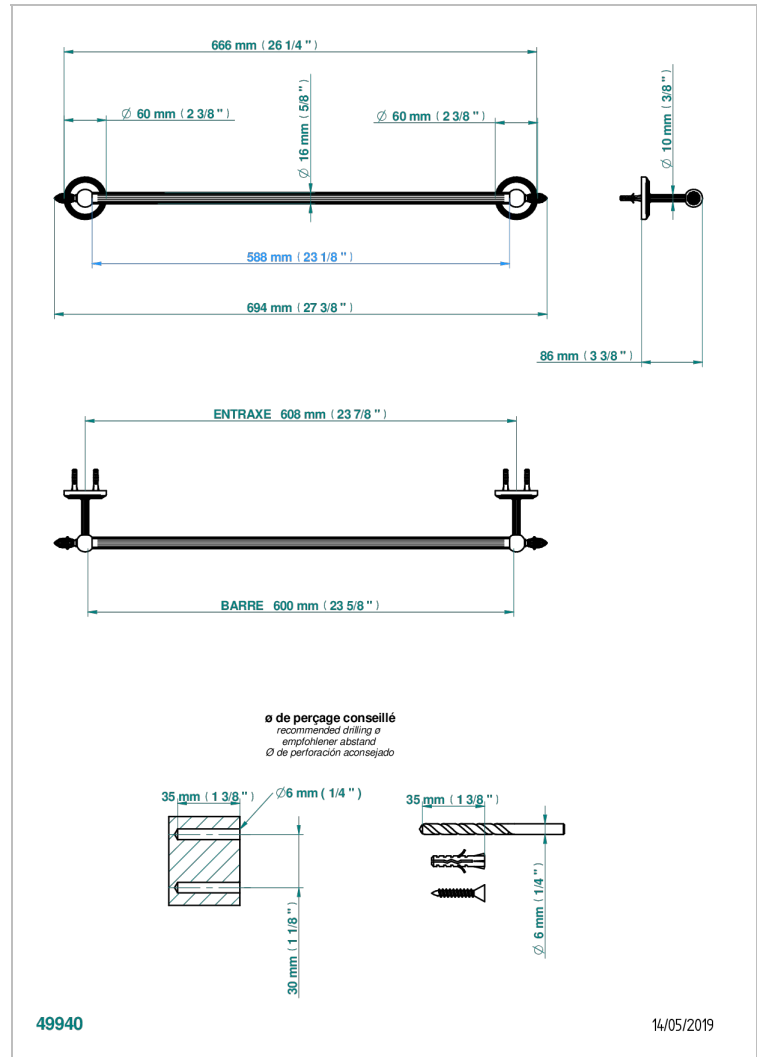

MALMAISON PORTORO

U95-514/60

Single towel rail, fixed rail, length: 600 mm

THG[®]
PARIS

CHARACTERISTIC

- Malmaison Portoro
- Single towel rail, fixed rail, length: 600 mm

AVAILABLE FINITIONS

Antique nickel - H28
Black ceram - D30
Lacquered light bronze - D01
Matt chrome - C02
Matt gold - F07
Matt nickel (color finish) - C01