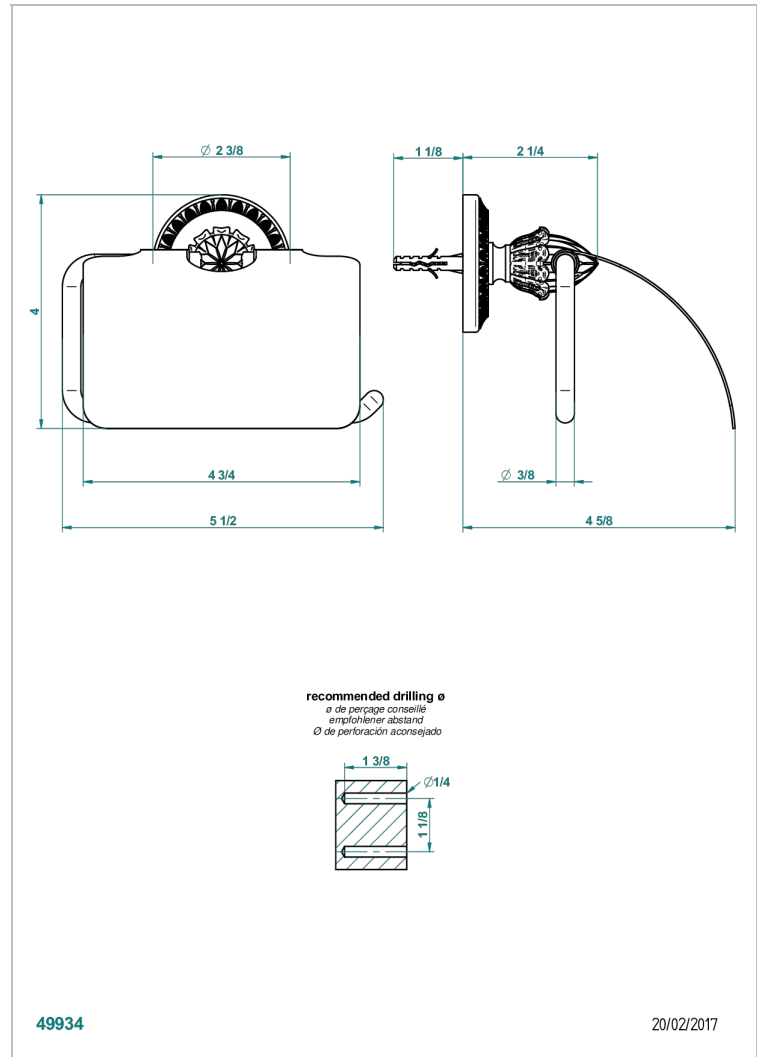

MALMAISON PORTORO

U95-538AC

Toilet paper holder, single mount with cover

THG[®]
PARIS

CHARACTERISTIC

- Malmaison Portoro
- Toilet paper holder, single mount with cover

AVAILABLE FINITIONS

Black ceram - D30
Chrome polished - A02
Chrome polished / gold polished - G02
Copper antique matt, coated - H07
Gold mat - F07
Gold polished - F01