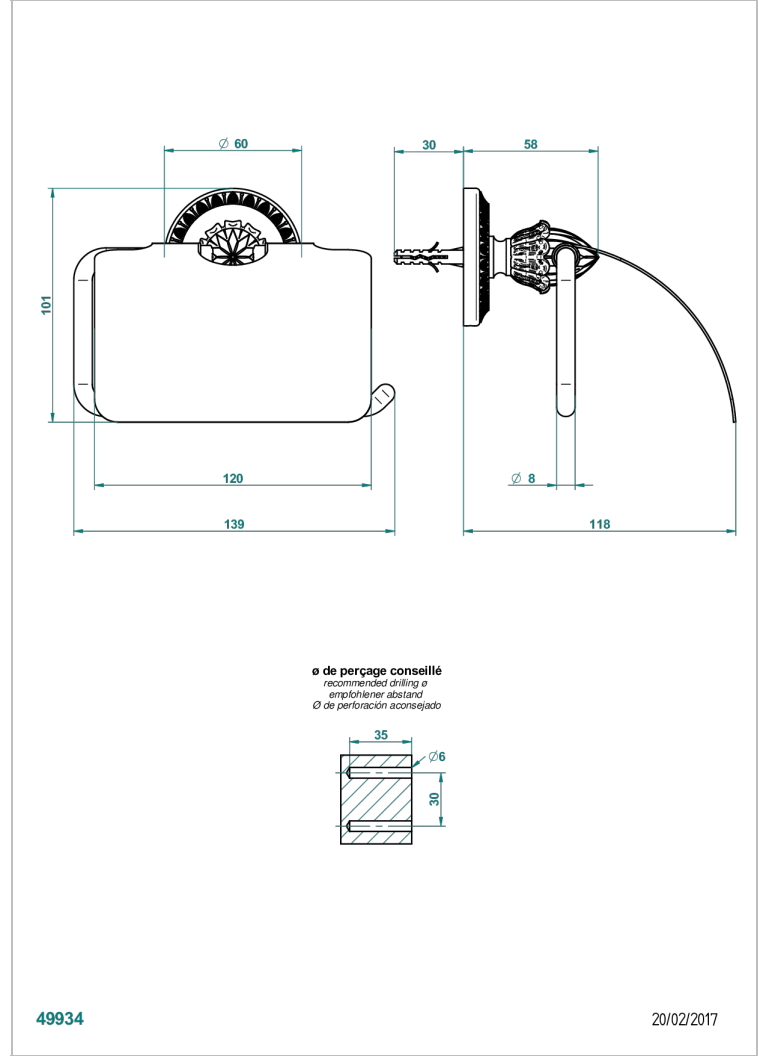

MALMAISON PORTORO

U95-538AC

Wall mounted WC paper holder with cover

THG[®]
PARIS

CHARACTERISTIC

- Malmaison Portoro
- Wall mounted WC paper holder with cover

AVAILABLE FINITIONS

Antique nickel - H28
Black ceram - D30
Lacquered light bronze - D01
Matt chrome - C02
Matt gold - F07
Matt nickel (color finish) - C01