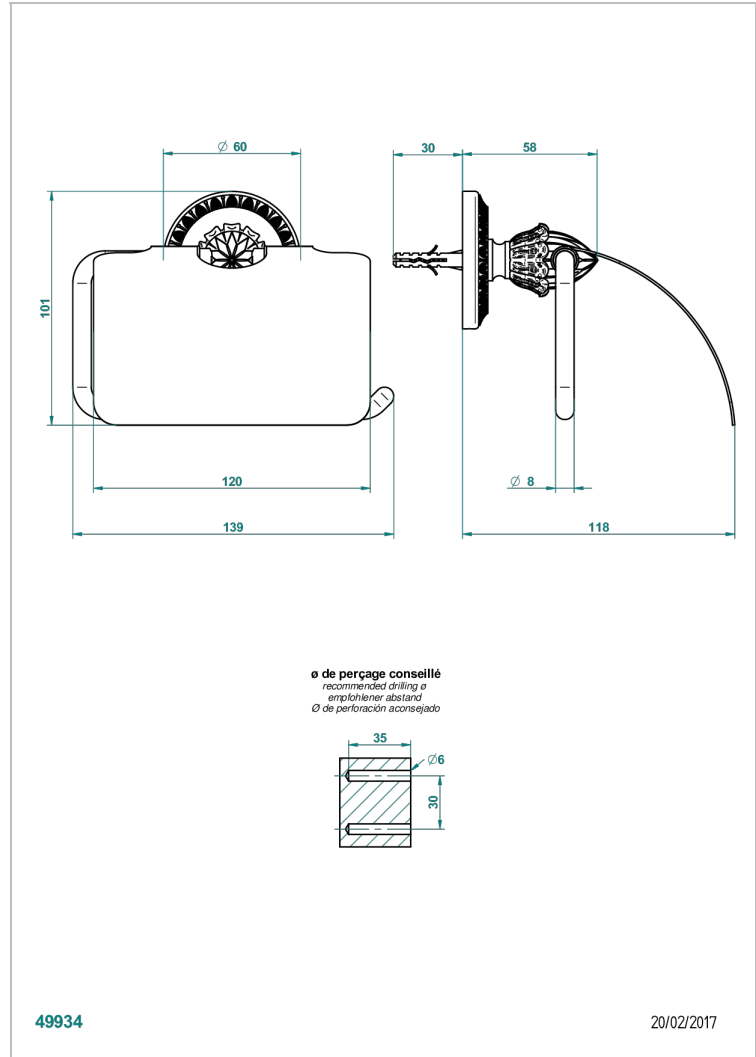

MALMAISON METAL

U93-538AC

Toilet paper holder, single mount with cover

THG[®]
PARIS

CHARACTERISTIC

- Malmaison Metal
- Toilet paper holder, single mount with cover

AVAILABLE FINITIONS

Black ceram - D30
Chrome polished - A02
Chrome polished / gold polished - G02
Copper antique matt, coated - H07
Gold mat - F07
Gold polished - F01