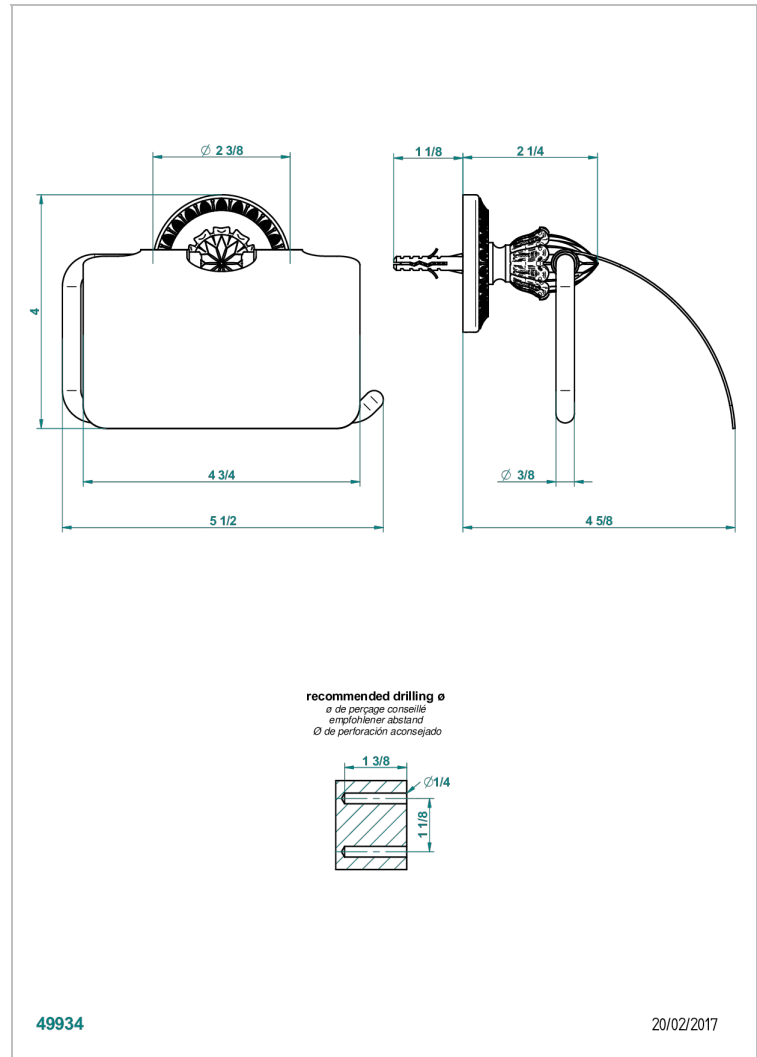

# MALMAISON METAL

U93-538AC

Toilet paper holder, single mount with cover

THG<sup>®</sup>  
PARIS

## CHARACTERISTIC

- Malmaison Metal
- Toilet paper holder, single mount with cover