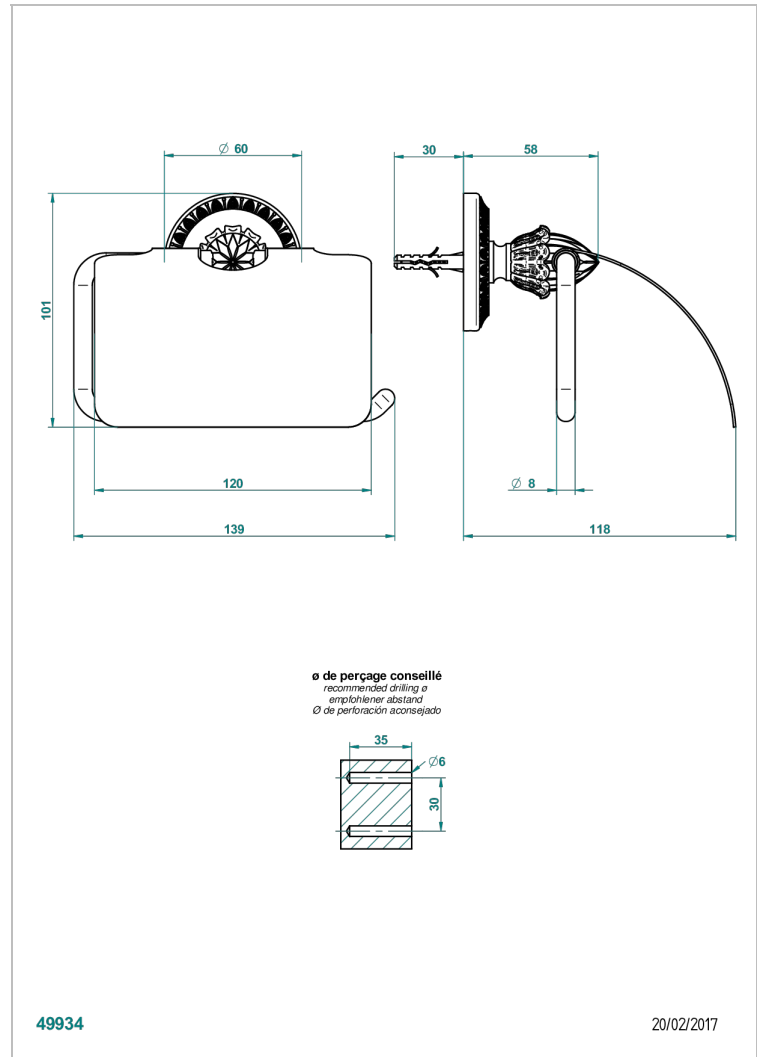

MALMAISON METAL

U93-538AC

Wall mounted WC paper holder with cover

THG
PARIS

CHARACTERISTIC

- Malmaison Metal
- Wall mounted WC paper holder with cover

AVAILABLE FINITIONS

Antique nickel - H28
Black ceram - D30
Lacquered light bronze - D01
Matt chrome - C02
Matt gold - F07
Matt nickel (color finish) - C01