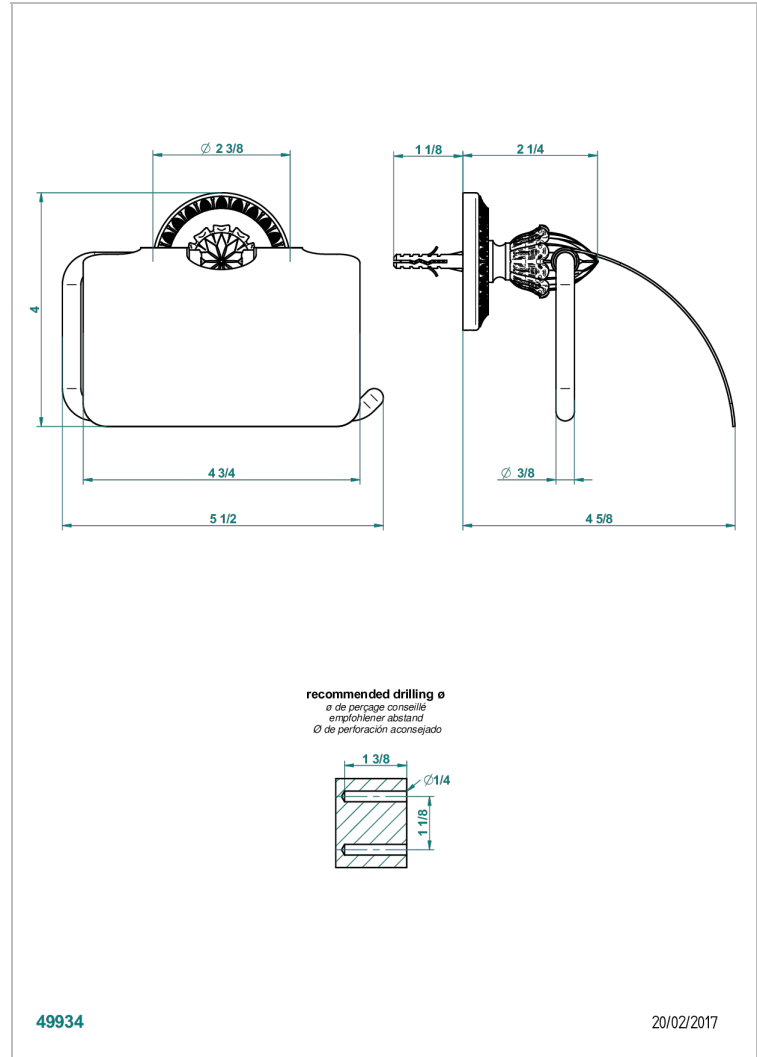

# MALMAISON METAL

U93-538AC

Wall mounted WC paper holder with cover

THG<sup>®</sup>  
PARIS

## CHARACTERISTIC

- Malmaison Metal
- Wall mounted WC paper holder with cover

Varnished matt antique red copper (color finish) - H07